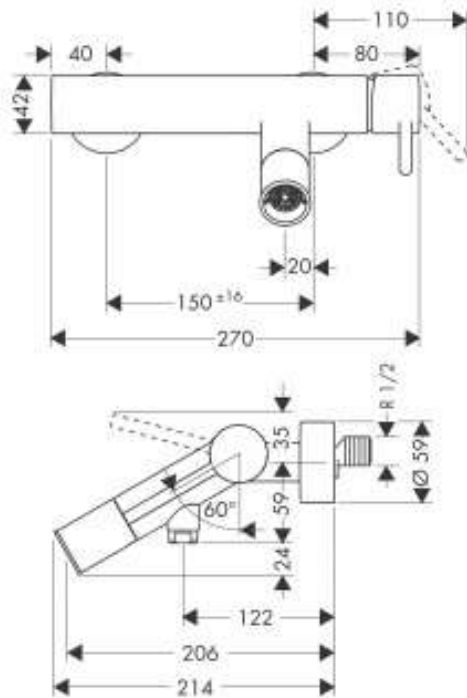

- projection 200 mm
- connection type: s-shaped connections
- center distance: 150 ± 16 mm
- spray type mixer: normal spray
- flow rate at 3 bar: 18 l/min
- flow rate for bath spout at 3 bar: 18 l/min
- flow rate of hand shower at 3 bar: 16 l/min
- min. operating pressure: 1 bar
- max. operating pressure: 10 bar
- ceramic cartridge
- temperature limitation adjustable
- diverter with automatic resetting
- non-return valve
- suitable for continuous flow water heaters