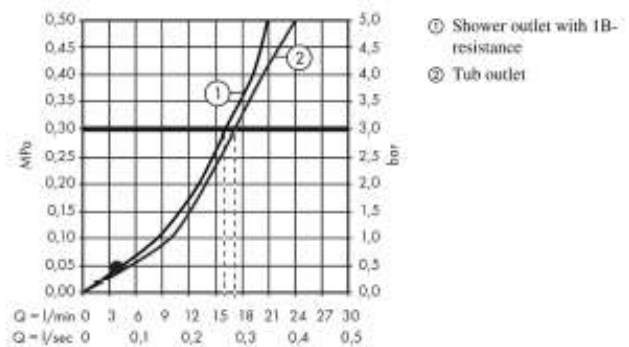

Technology

Flowchart