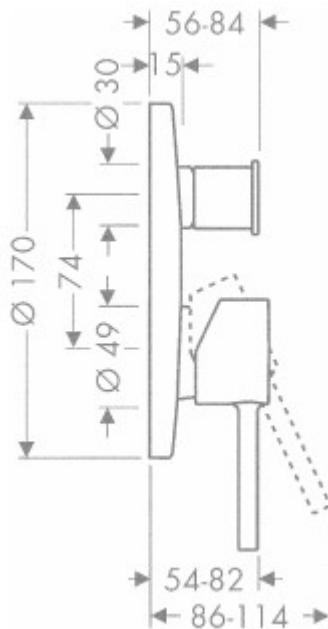

Brand : Axor, Germany
 Name : Starck Classic Single Lever Bath Mixer
 Item Code : 10416.000

Designer : Philippe Starck
 Color / Finish: Chrome
 Dimensions :

Product info:

- flow rate at 3 bar: 29 l/min
- flow rate for bath spout at 3 bar: 29 l/min
- flow rate of hand shower at 3 bar: 21 l/min
- ceramic cartridge
- temperature limitation adjustable
- diverter with automatic resetting
- suitable for continuous flow water heaters

Add-ons :

- 1 x 01800.180 universal ibox
- 1 x 97759.000 coupling set

Flowchart

Flushing of pipe must be done before fittings are installed. Failure to do so voids the warranty.

Follow cleaning instructions and avoid using any harmful chemicals.