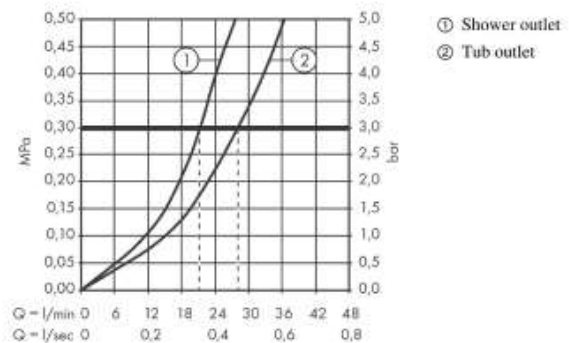

Brand : Axor, Germany
 Name : Starck Classic Single Lever Bath Mixer
 Item Code : 10416.000

Designer : Philippe Starck
 Color / Finish: Chrome
 Dimensions :

Product info:

- flow rate at 3 bar: 29 l/min
- flow rate for bath spout at 3 bar: 29 l/min
- flow rate of hand shower at 3 bar: 21 l/min
- ceramic cartridge
- temperature limitation adjustable
- diverter with automatic resetting
- suitable for continuous flow water heaters

Add-ons :

- 1 x 01800.180 universal ibox
- 1 x 97759.000 coupling set

Flowchart

Flushing of pipe must be done before fittings are installed. Failure to do so voids the warranty.

Follow cleaning instructions and avoid using any harmful chemicals.