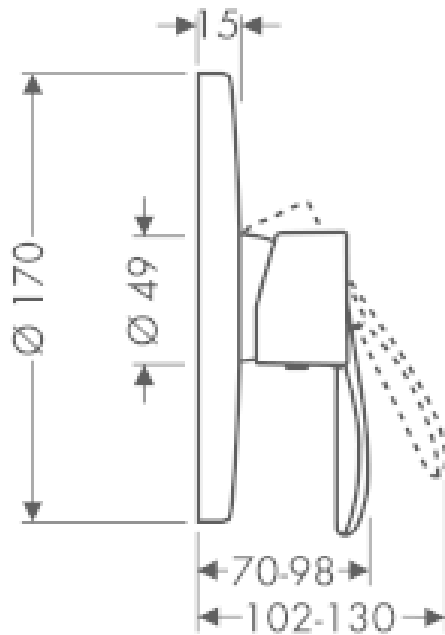

SPECIFICATION SHEET - fittings

BRAND:	AXOR®	Product Photo:
ORIGIN:	Germany	
SERIES:	PHILIPPE STARCK	
PRODUCT DESCRIPTION:	Finish set shower • flow rate: 30 l/min	
MODEL No.	10615.000	
FINISH/COLOUR:	Chrome-plated	
DIMENSIONS:	Ø170mm	
OPTIONAL MATCHING PARTS:		

Technical Informations:

REMINDER:	Pipe flushing must be done before faucets are installed. Failure to do so voids the warranty. Do not use cleaners containing abrasive cleansers, ammonia, bleach, acids, waxes, alcohol, solvents or other products not recommended for chrome. All information is for reference only, installation shall always be based on the actual product delivered.