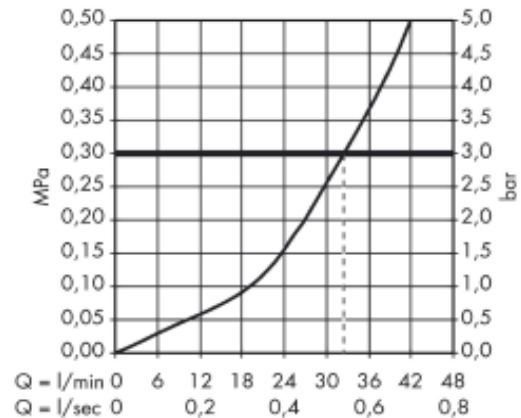

SPECIFICATION SHEET - fittings

BRAND:	AXOR®	Product Photo:
ORIGIN:	Germany	
SERIES:	PHILIPPE STARCK	
PRODUCT DESCRIPTION:	Finish set shower • flow rate: 30 l/min	
MODEL No.	10615.000	
FINISH/COLOUR:	Chrome-plated	
DIMENSIONS:	Ø170mm	
OPTIONAL MATCHING PARTS:		

Technical Informations:

REMINDER:	Pipe flushing must be done before faucets are installed. Failure to do so voids the warranty. Do not use cleaners containing abrasive cleansers, ammonia, bleach, acids, waxes, alcohol, solvents or other products not recommended for chrome. All information is for reference only, installation shall always be based on the actual product delivered.