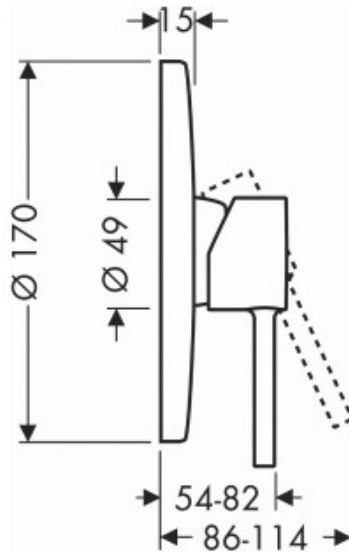

Brand : Axor, Germany
 Name : Starck Classic Single Lever Shower Mixer
 Item Code : 10616.000
 Designer : Philippe Starck
 Color / Finish: Chrome
 Dimensions :

Product info:

- 1 function
- connection type: basic set
- flow rate at 3 bar: 29 l/min
- ceramic cartridge
- min. operating pressure: 1 bar
- max. operating pressure: 10 bar
- temperature limitation adjustable
- with silencer
- suitable for continuous flow water heaters

Add-ons :

- 1 x 01800.180 universal ibox
- 1 x 97759.000 coupling set

Flowchart

Flushing of pipe must be done before fittings are installed. Failure to do so voids the warranty.

Follow cleaning instructions and avoid using any harmful chemicals.