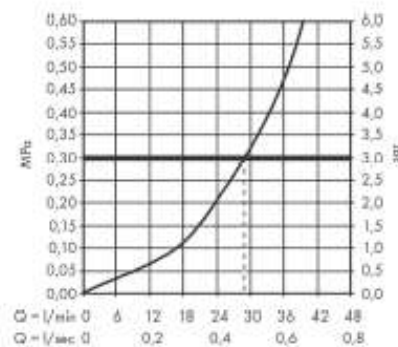

Flowchart

Flushing of pipe must be done before fittings are installed. Failure to do so voids the warranty.

Follow cleaning instructions and avoid using any harmful chemicals.

All information is for reference only. Installation shall always be based on the specs provided with actual delivered items.

For more info, visit www.kuysen.com