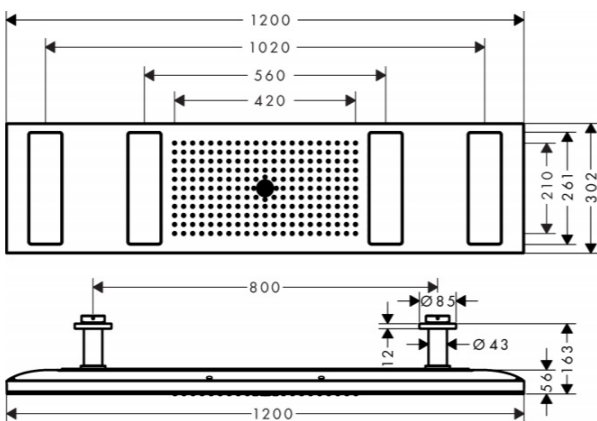

Brand : Axor, Germany
 Name : ShowerSolutions Shower Heaven 1200/300
 4jet with lighting
 Item Code : 10629.000
 Designer : Phoenix Design
 Color / Finish : Chrome
 Dimensions :

Product info:

- shower head size: 1200 x 300 mm
- spray type: Rain, Mono, PowderRain
- maximum flow rate at 3 bar: 30 l/min
- flow rate Rain spray at 3 bar: 16 l/min
- flow rate Mono spray (at 3 bar): 15 l/min
- flow rate PowderRain spray outer (at 0,3 MPa): 12 l/min
- flow rate PowderRain spray inner (at 0.3 MPa): 12 l/min
- can be activated individually or in combination
- overhead shower removable for cleaning
- extendable flaps can be opened manually
- brass ceiling connector, 100m
- Extendable claps can be pre-set to the user size
- with integrated lighting
- illuminant: LED / Power supply: 24 V / Transformer power supply, 24 V, 60 W, EuP II
- input voltage: 100 - 240 V AC / 50 / 60 Hz
- output voltage: 24 V - DC
- colour temperature: 5000 K
- Light color: neutral white
- not suitable for continuous flow water heaters

Add-on :

- 1 x 10922.180 basic set for ShowerHeaven 1200/300 4jry

Technology

Flowchart

The consumption was measured in combination with the appropriate fittings (thermostat/mixer/ in-wall valve) to reflect actual application in practice.