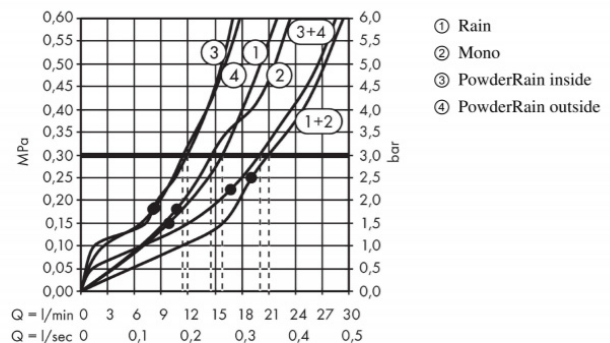

Brand : Axor, Germany
 Name : ShowerSolutions Shower Heaven 1200/300
 4jet with lighting
 Item Code : 10629.000
 Designer : Phoenix Design
 Color / Finish : Chrome
 Dimensions :

Product info:

- shower head size: 1200 x 300 mm
- spray type: Rain, Mono, PowderRain
- maximum flow rate at 3 bar: 30 l/min
- flow rate Rain spray at 3 bar: 16 l/min
- flow rate Mono spray (at 3 bar): 15 l/min
- flow rate PowderRain spray outer (at 0,3 MPa): 12 l/min
- flow rate PowderRain spray inner (at 0.3 MPa): 12 l/min
- can be activated individually or in combination
- overhead shower removable for cleaning
- extendable flaps can be opened manually
- brass ceiling connector, 100m
- Extendable claps can be pre-set to the user size
- with integrated lighting
- illuminant: LED / Power supply: 24 V / Transformer power supply, 24 V, 60 W, EuP II
- input voltage: 100 - 240 V AC / 50 / 60 Hz
- output voltage: 24 V - DC
- colour temperature: 5000 K
- Light color: neutral white
- not suitable for continuous flow water heaters

Add-on :

- 1 x 10922.180 basic set for ShowerHeaven 1200/300 4jry

Technology

Flowchart

The consumption was measured in combination with the appropriate fittings (thermostat/mixer/ in-wall valve) to reflect actual application in practice.