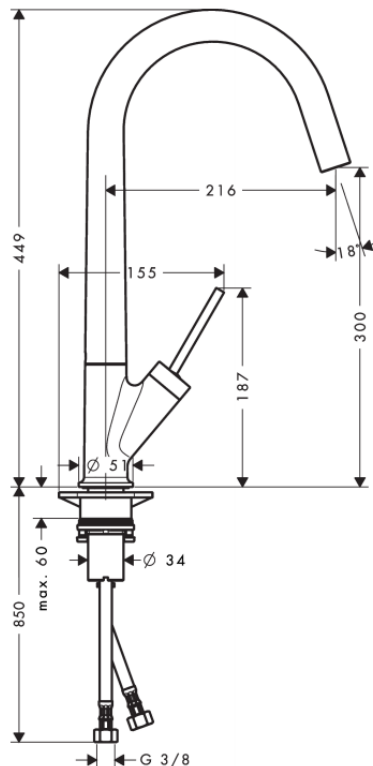

Brand : AXOR, Germany
Name : STARCK Sink mixer
Item Code : 10822.000
Designer : Philippe Starck
Color / Finish: Chrome
Dimensions : Overall (LxWxH in cm)

Product info:

- Handle can be positioned on the right or left
- ComfortZone 300
- Swivel range adjustable in 2 steps to 110°, 150° or 360°
- Normal spray
- Maximum flow rate at 3 bar: 15 l/min
- Joystick ceramic cartridge
- Suitable for continuous flow water heaters

Add-on:

- 2 x C406281 angle valve

Flushing of pipe must be done before fittings are installed. Failure to do so voids the warranty.

Follow cleaning instructions and avoid using any harmful chemicals.

All information is for reference only. Installation shall always be based on the specs provided with actual delivered items.