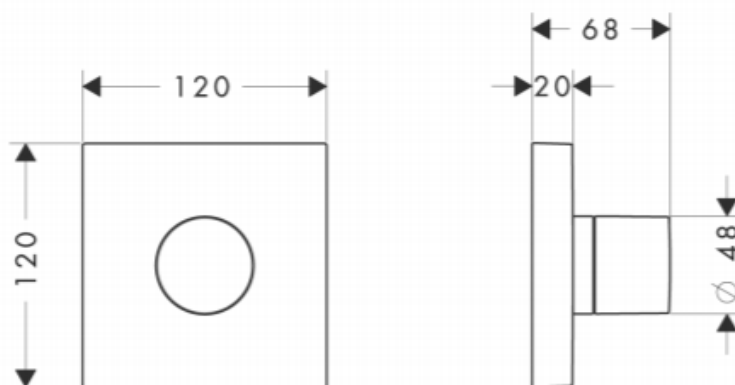

Flushing of pipe must be done before fittings are installed. Failure to do so voids the warranty.

Follow cleaning instructions and avoid using any harmful chemicals.

All information is for reference only. Installation shall always be based on the specs provided with actual delivered items.

For more info, visit www.kuysen.com