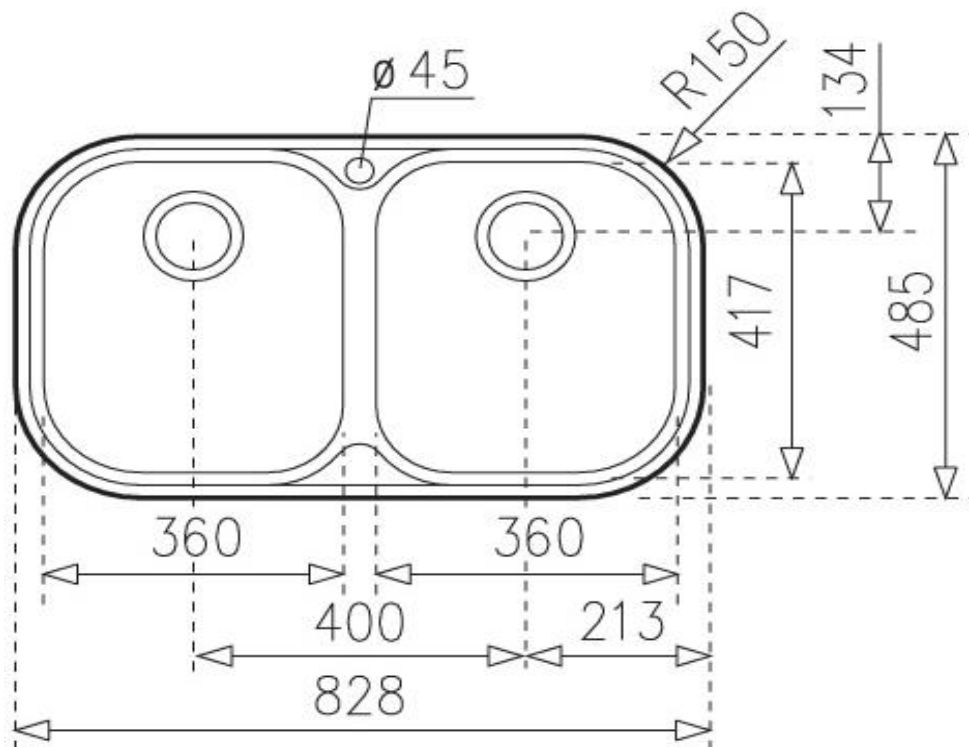

Brand : TEKA, Turkey
 Name : Stylo / Stainless Steel Double Bowl Inset Kitchen Sink, 2B
 Item Code : 1110.7027
 Color/ Finish: Polished
 Dimensions : Overall (w x h): 828 x 485 mm

Product info:

- double bowl size: 360 x 417 x 170 mm
- single tap hole
- A1 Waste basket strainer 3½"
- dia. of waste hole: Ø3½"

Add-on:

- PM2 Double sink bottle trap 1½"

Follow cleaning instructions and avoid using any harmful chemicals.

All information is for reference only. Installation shall always be based on the specs provided with actual delivered items.