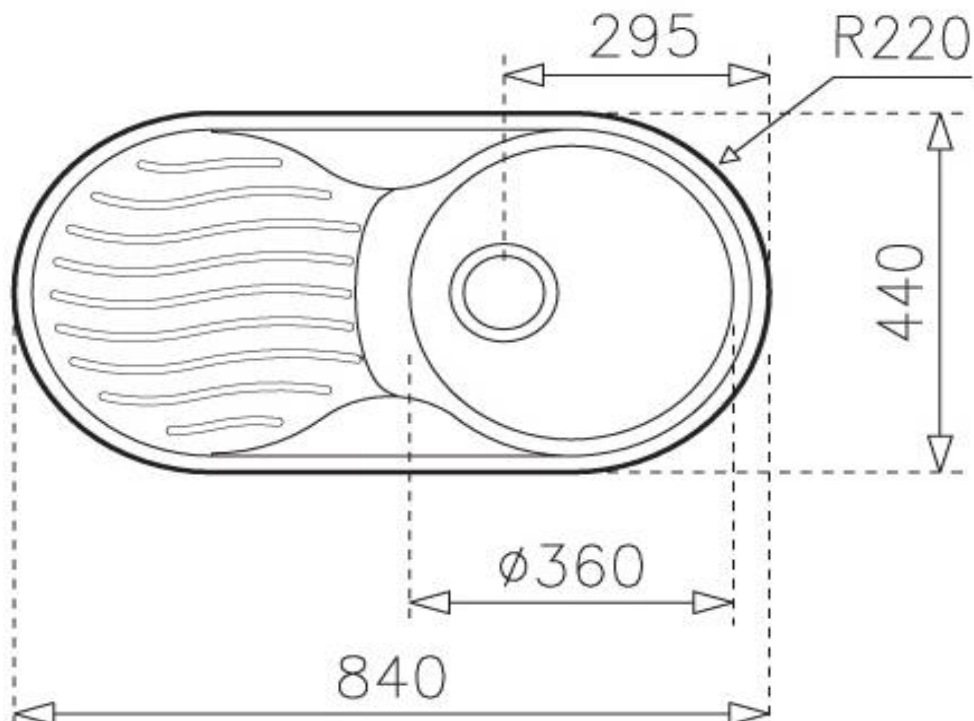

Brand : TEKA, Spain
 Name : Esfera / Stainless Steel Single Bowl
 Inset Kitchen Sink, DR80.1B.RD

Item Code : 1111.0005
 Color/ Finish: Polished
 Dimensions : Overall : 840 x 440 mm

Product info:

- single bowl size: \varnothing 360 x 160 mm
- single tap hole, right drainboard
- A1 Waste basket strainer 3½"

Add-on:

- PA Single sink bottle trap 1½"

Follow cleaning instructions and avoid using any harmful chemicals.

All information is for reference only. Installation shall always be based on the specs provided with actual delivered items.