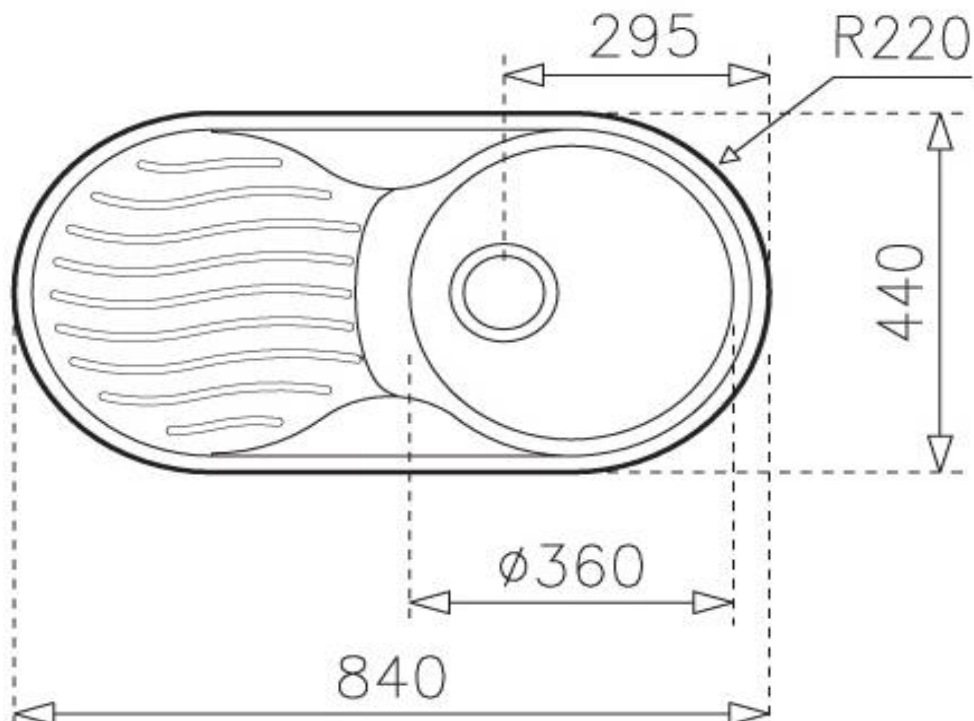

Brand : TEKA, Spain
Name : Esfera / Stainless Steel Single Bowl
Inset Kitchen Sink, DR80.1B.LD

Item Code : 1111.0009
Color/ Finish: Polished
Dimensions : Overall : 840 x 440 mm

Product info:

- single bowl size: \varnothing 360 x 160 mm
- single tap hole, left drainboard
- A1 Waste basket strainer 3½"

Add-on:

- PA Single sink bottle trap 1½"

Follow cleaning instructions and avoid using any harmful chemicals.

All information is for reference only. Installation shall always be based on the specs provided with actual delivered items.