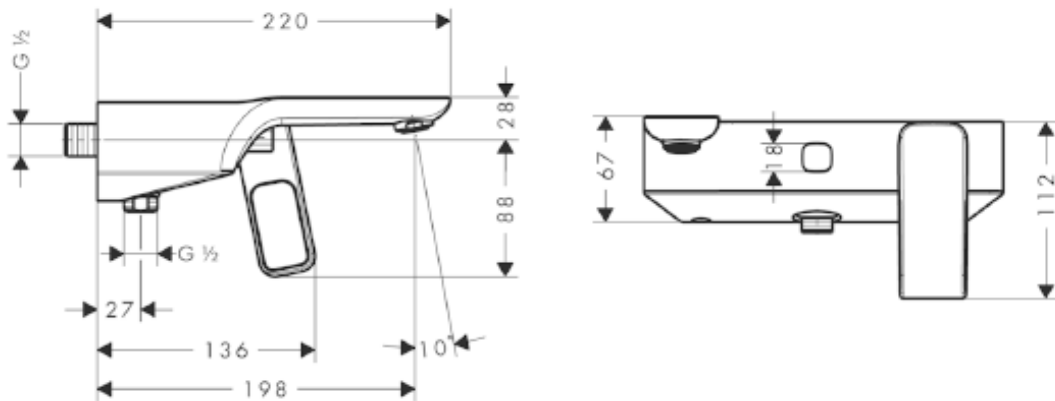

SPECIFICATION SHEET - fittings

BRAND:	AXOR®	Product Photo:
ORIGIN:	Germany	
SERIES:	Urquiola	
PRODUCT DESCRIPTION:	Exposed bath/shower mixer (without handshower & hose) • flow rate: 22 l/min	
MODEL No.	11420.000	
FINISH/COLOUR:	Chrome-plated	
DIMENSIONS:	220mm length 198mm spout projection	
OPTIONAL MATCHING PARTS:		

Technical Informations:

REMINDER:	Pipe flushing must be done before faucets are installed. Failure to do so voids the warranty.
	Do not use cleaners containing abrasive cleansers, ammonia, bleach, acids, waxes, alcohol, solvents or other products not recommended for chrome.
	All information is for reference only, installation shall always be based on the actual product delivered.