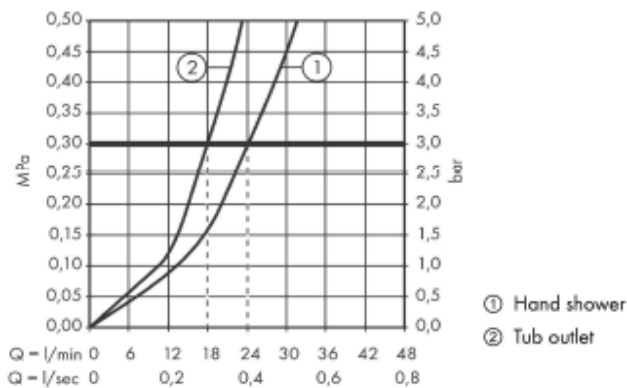

SPECIFICATION SHEET - fittings

BRAND:	AXOR®	Product Photo:
ORIGIN:	Germany	
SERIES:	Urquiola	
PRODUCT DESCRIPTION:	Exposed bath/shower mixer (without handshower & hose) • flow rate: 22 l/min	
MODEL No.	11420.000	
FINISH/COLOUR:	Chrome-plated	
DIMENSIONS:	220mm length 198mm spout projection	
OPTIONAL MATCHING PARTS:		

Technical Informations:

REMINDER:	Pipe flushing must be done before faucets are installed. Failure to do so voids the warranty.
	Do not use cleaners containing abrasive cleansers, ammonia, bleach, acids, waxes, alcohol, solvents or other products not recommended for chrome.
	All information is for reference only, installation shall always be based on the actual product delivered.