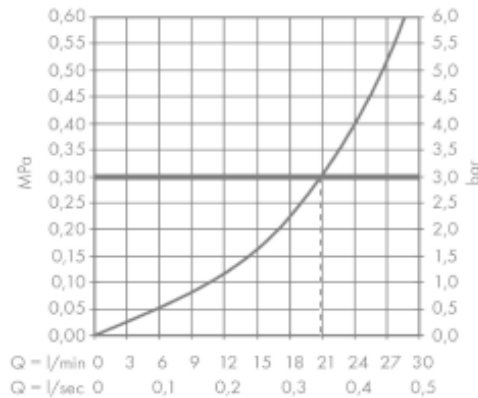

SPECIFICATION SHEET - fittings

BRAND:	AXOR®	Product Photo:
ORIGIN:	Germany	
SERIES:	Urquiola	
PRODUCT DESCRIPTION:	Bath spout 3/4" • flow rate: 21 l/min	
MODEL No.	11430.000	
FINISH/COLOUR:	Chrome-plated	
DIMENSIONS:	189mm length 171mm spout projection	
OPTIONAL MATCHING PARTS:		

Technical Informations:

REMINDER:	Pipe flushing must be done before faucets are installed. Failure to do so voids the warranty. Do not use cleaners containing abrasive cleansers, ammonia, bleach, acids, waxes, alcohol, solvents or other products not recommended for chrome. All information is for reference only, installation shall always be based on the actual product delivered.