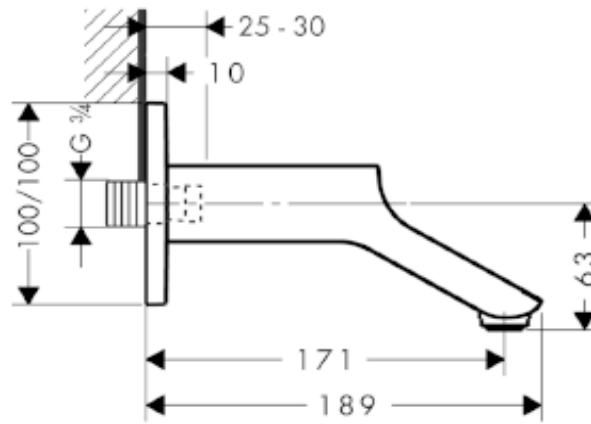

SPECIFICATION SHEET - fittings

BRAND:	AXOR®	Product Photo:
ORIGIN:	Germany	
SERIES:	Urquiola	
PRODUCT DESCRIPTION:	Bath spout 3/4" • flow rate: 21 l/min	
MODEL No.	11430.000	
FINISH/COLOUR:	Chrome-plated	
DIMENSIONS:	189mm length 171mm spout projection	
OPTIONAL MATCHING PARTS:		

Technical Informations:

REMINDER:	Pipe flushing must be done before faucets are installed. Failure to do so voids the warranty. Do not use cleaners containing abrasive cleansers, ammonia, bleach, acids, waxes, alcohol, solvents or other products not recommended for chrome. All information is for reference only, installation shall always be based on the actual product delivered.