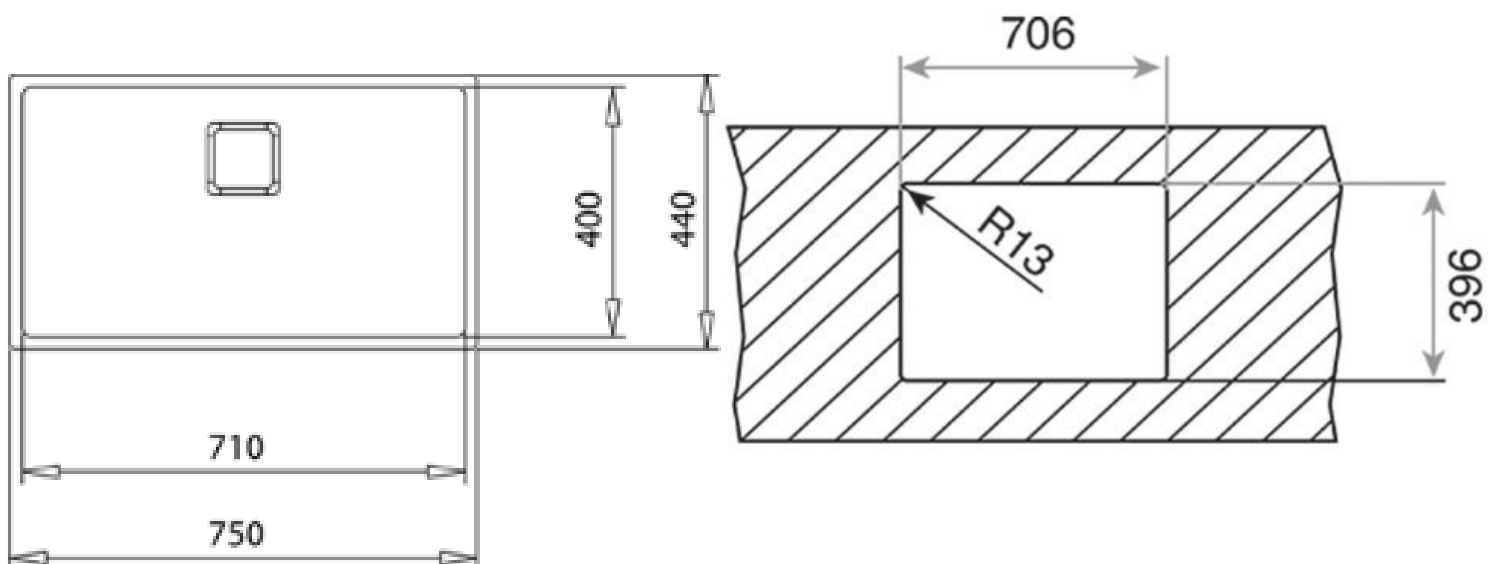

Brand : TEKA, Spain  
 Name : BeLinea / Undermount Kitchen Sink Stainless Steel , BeLinea RS15 41.40  
 Item Code : 1150.00004  
 Color/ Finish: Polished  
 Dimensions : Overall : 750 x 440 x 200mm

Product info:

- with 3½ Manual basket waste with Overflow.
- Bowl size: 710 x 400mm

Add-on:

- PA Single sink bottle trap 1½"

Follow cleaning instructions and avoid using any harmful chemicals.

All information is for reference only. Installation shall always be based on the specs provided with actual delivered items.