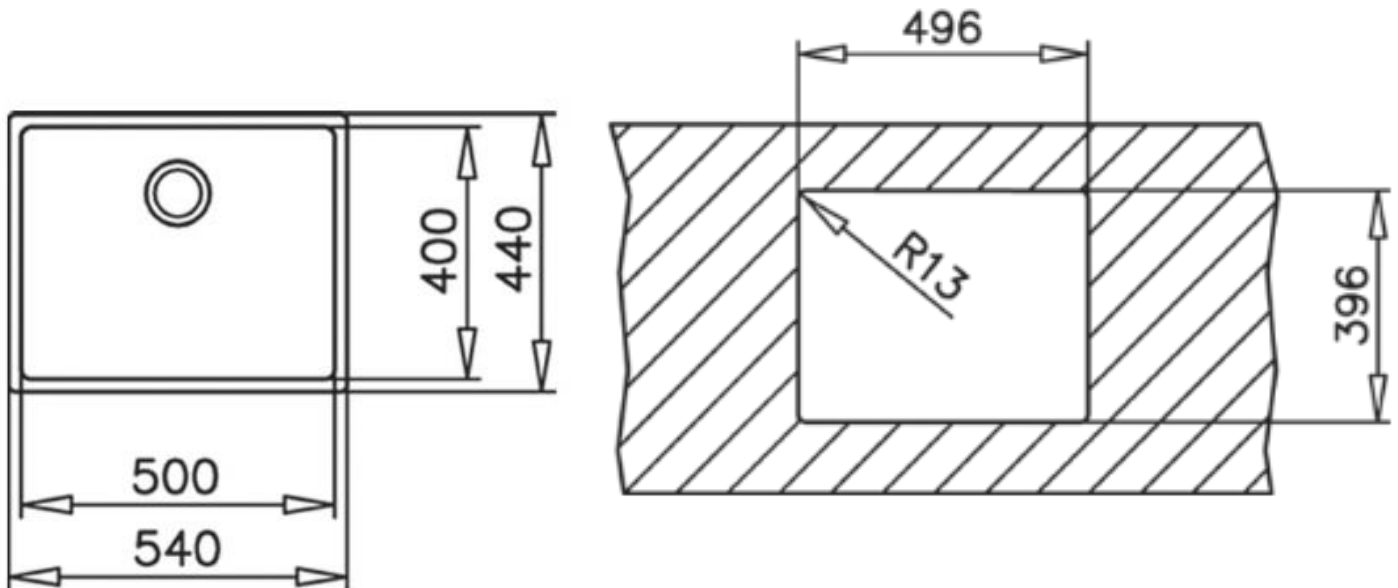

Brand : TEKA, Spain
 Name : BeLinea / Undermount Kitchen Sink Stainless Steel , BeLinea RS15 50.40
 Item Code : 1150.00005
 Color/ Finish: Polished
 Dimensions : Overall : 540 x 440 x 200mm

Product info:

- with 3½ Manual basket waste with Overflow.
- Bowl size: 500 x 400mm

Add-on:

- PA Single sink bottle trap 1½"

Follow cleaning instructions and avoid using any harmful chemicals.

All information is for reference only. Installation shall always be based on the specs provided with actual delivered items.