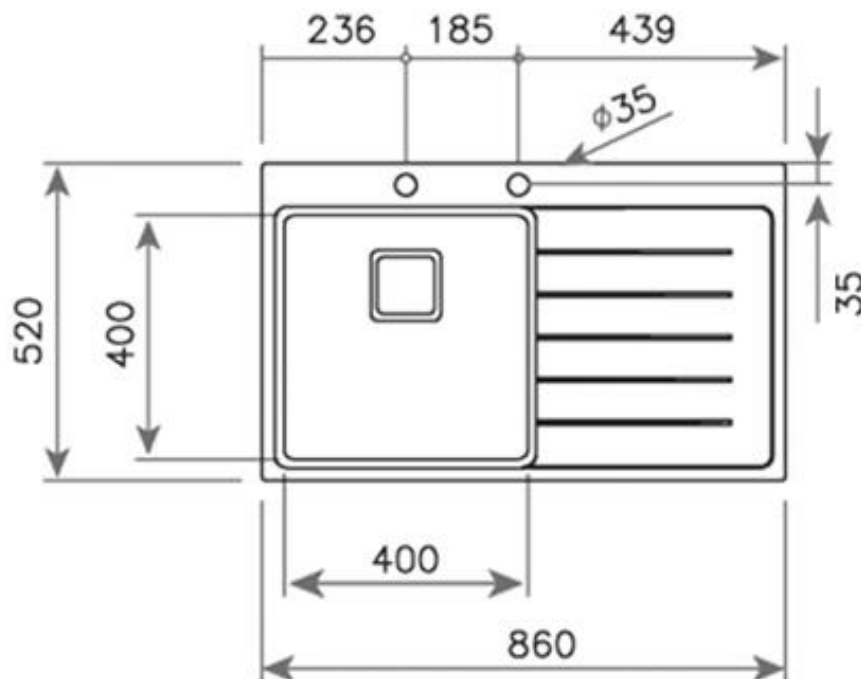

Brand : TEKA, Spain
 Name : Zenit RS15 / Single Bowl Inset Kitchen Sink Stainless Steel , Zenit RS15 1B LD 2ø Auto Wst
 Item Code : 1151.00005
 Color/ Finish: Polished
 Dimensions : Overall (wxh): 520x860x200 mm

Product info:

- PureLine stainless steel sink,
- Left drainboard
- Bowl size: 400 x 400 x 200mm
- Inset installation
- 18/10 Stainless steel
- Easy clean radius R15 corners
- 3½" SQ automatic basket waste with overflow and siphon

Add-on:

- PA Single sink bottle trap 1½"

Follow cleaning instructions and avoid using any harmful chemicals.

All information is for reference only. Installation shall always be based on the specs provided with actual delivered items.