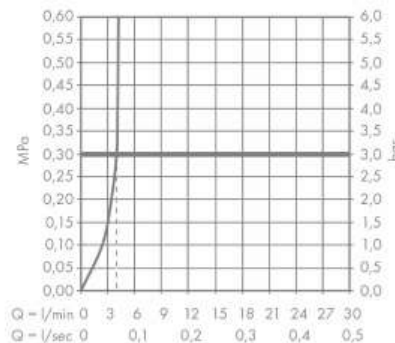

Add-ons :

- 2 x angle valve 1/2 x 3/8 w/ conical nut
- 1 x p-trap

Technology

Flowchart

Flushing of pipe must be done before fittings are installed. Failure to do so voids the warranty.

Follow cleaning instructions and avoid using any harmful chemicals.