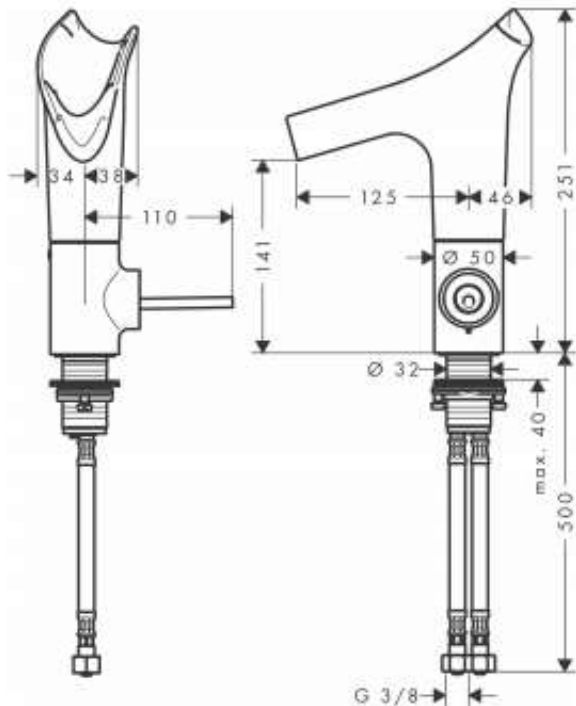

Brand : Axor, Germany
 Name : Starck V Single Lever Basin Mixer 140 with Glass Spout
 Item Code : 12112.000
 Designer : Philippe Starck
 Color / Finish : Chrome
 Dimensions :

Product info:

- consists of: single lever basin mixer, non-closing waste set
- ComfortZone 140
- projection 125 mm
- swivel range adjustable in 3 steps 95°, 120° or 360°
- laminar spray
- EasyClick connection between body and spout with SafetyStop-function
- Spout is dishwasher safe
- material spout: crystal glass
- flow rate at 3 bar: 4 l/min
- joystick ceramic cartridge
- handle can be positioned on the right or left

Add-ons :

- 2 x angle valve 1/2 x 3/8 w/ conical nut
- 1 x p-trap

Technology

Flowchart

Flushing of pipe must be done before fittings are installed. Failure to do so voids the warranty.

Follow cleaning instructions and avoid using any harmful chemicals.