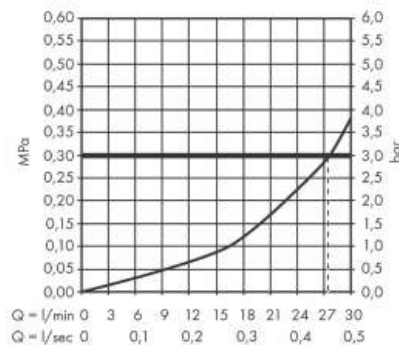

Brand : Axor, Germany
 Name : Starck Organic Bath Spout
 Item Code : 12417.000
 Designer : Philippe Starck
 Color / Finish : Chrome
 Dimensions :

Product info:

- projection 160 mm
- flow rate: 25 l/min
- connection dimension: device connection DN20
- spray type: laminar spray

Flowchart

The consumption was measured in combination with the appropriate fittings (thermostat/mixer/ in-wall valve) to reflect actual application in practice.

Flushing of pipe must be done before fittings are installed. Failure to do so voids the warranty.