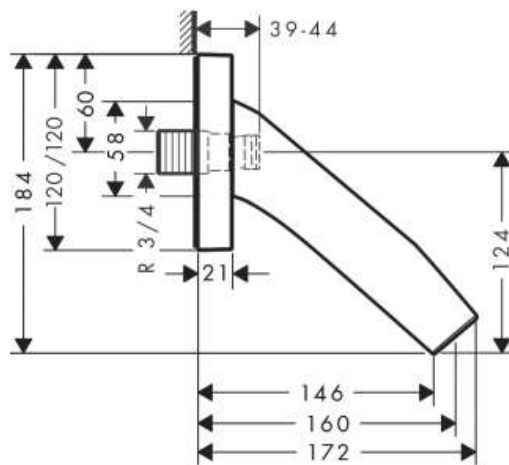

Brand : Axor, Germany
 Name : Starck Organic Bath Spout
 Item Code : 12417.000
 Designer : Philippe Starck
 Color / Finish : Chrome
 Dimensions :

Product info:

- projection 160 mm
- flow rate: 25 l/min
- connection dimension: device connection DN20
- spray type: laminar spray

Flowchart

The consumption was measured in combination with the appropriate fittings (thermostat/mixer/ in-wall valve) to reflect actual application in practice.

Flushing of pipe must be done before fittings are installed. Failure to do so voids the warranty.