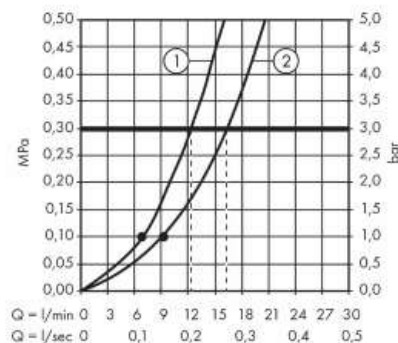

Brand : Axor, Germany
 Name : Starck Organic Porter Unit 120/120 with Baton Handshower 2jet
 Item Code : 12626.000
 Designer : Philippe Starck
 Color / Finish : Chrome
 Dimensions :

Product info:

- consists of: porter unit, baton hand shower, shower holder, shower hose
- integrated support function
- maximum flow rate at 3 bar: 17,7 l/min
- non-return valve
- in a joined installation (10 mm distance) we recommend for perfect handling only the horizontal installation
- in a joined installation (10 mm distance), the basic set no.28486180 must be used
- in a freely-arranged installation (distance greater than 10 mm), no basic set is required
- hose nut: for shower hoses with conical or cylindrical nut on both sides

Flowchart

The consumption was measured in combination with the appropriate fittings (thermostat/mixer/ in-wall valve) to reflect actual application in practice.

Flushing of pipe must be done before fittings are installed. Failure to do so voids the warranty.