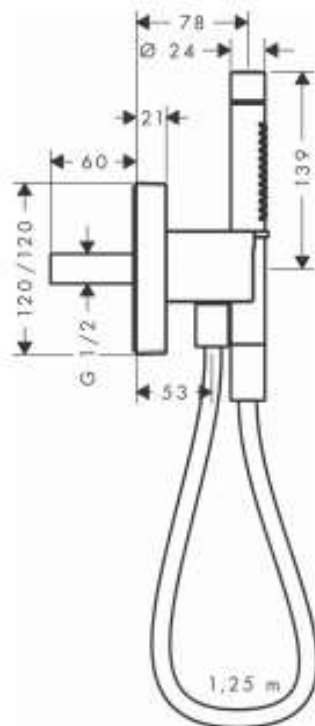

Brand : Axor, Germany
 Name : Starck Organic Porter Unit 120/120 with Baton Handshower 2jet
 Item Code : 12626.000
 Designer : Philippe Starck
 Color / Finish : Chrome
 Dimensions :

Product info:

- consists of: porter unit, baton hand shower, shower holder, shower hose
- integrated support function
- maximum flow rate at 3 bar: 17,7 l/min
- non-return valve
- in a joined installation (10 mm distance) we recommend for perfect handling only the horizontal installation
- in a joined installation (10 mm distance), the basic set no.28486180 must be used
- in a freely-arranged installation (distance greater than 10 mm), no basic set is required
- hose nut: for shower hoses with conical or cylindrical nut on both sides

Flowchart

The consumption was measured in combination with the appropriate fittings (thermostat/mixer/ in-wall valve) to reflect actual application in practice.

Flushing of pipe must be done before fittings are installed. Failure to do so voids the warranty.