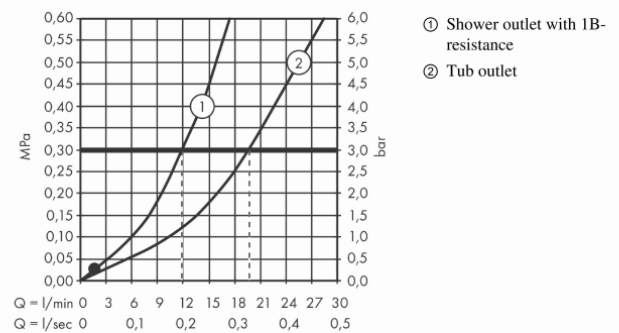

Technology

Flowchart

Flushing of pipe must be done before fittings are installed. Failure to do so voids the warranty.

Follow cleaning instructions and avoid using any harmful chemicals.

All information is for reference only. Installation shall always be based on the specs provided with actual delivered items.

For more info, visit www.kuysen.com