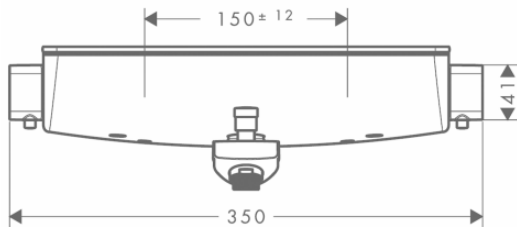

Brand : HANSGROHE, Germany
Name : Ecostat Select Bath Thermostat for Exposed Installation
Item Code : 13141.400
Designer : Hansgrohe
Color / Finish : Chrome/White
Dimensions :

Product info

- Projection 193 mm
- 2 functions
- CoolContact thermostat: Prevents the housing from heating up, making showering even safer
- Flow rate for bath spout at 3 bar: 20 l/min
- Flow rate of hand shower at 3 bar: 12 l/min
- Minimum flow pressure: 1 bar / max. 10 bar
- Min. operating pressure: 1 bar
- Safety lock at 40° C
- Temperature limitation adjustable
- With isolated water conduction
- Intrinsically safe against backflow
- Material handles: metal
- Shelf made of safety glass, white glass
- Dirt filter included