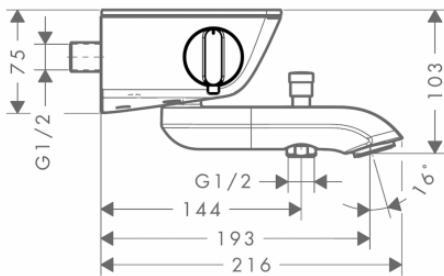

Brand : HANSGROHE, Germany
Name : Ecostat Select Bath Thermostat for Exposed Installation
Item Code : 13141.400
Designer : Hansgrohe
Color / Finish : Chrome/White
Dimensions :

Product info

- Projection 193 mm
- 2 functions
- CoolContact thermostat: Prevents the housing from heating up, making showering even safer
- Flow rate for bath spout at 3 bar: 20 l/min
- Flow rate of hand shower at 3 bar: 12 l/min
- Minimum flow pressure: 1 bar / max. 10 bar
- Min. operating pressure: 1 bar
- Safety lock at 40° C
- Temperature limitation adjustable
- With isolated water conduction
- Intrinsically safe against backflow
- Material handles: metal
- Shelf made of safety glass, white glass
- Dirt filter included