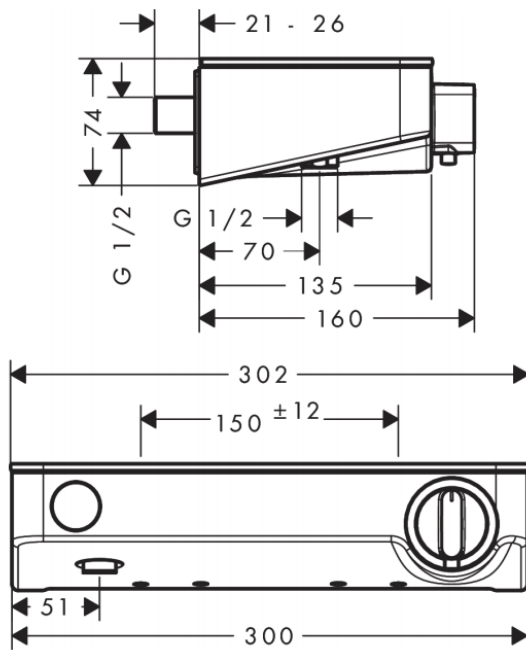

Brand : HANSGROHE, Germany
 Name : ShowerTablet Select Shower
 Thermostat 300
 Item Code : 13171.000
 Designer : Hansgrohe
 Color / Finish : Chrome
 Dimensions : 302 xx 160 x 74mm

Product info

- 1 function
- CoolContact thermostat: Prevents the housing from heating up, making showering even safer
- Maximum flow rate at 3 bar: 14 l/min
- Flow rate hand shower connection at 3 bar: 14 l/min
- Thermostat cartridge, Start/stop valve to operate the functions
- Safety lock at 40° C
- Temperature limitation adjustable
- With isolated water conduction
- Non-return valve
- Shelf made of safety glass, mirror glass
- Min. operating pressure: 1 bar / max. 10 bar
- Dirt filter included