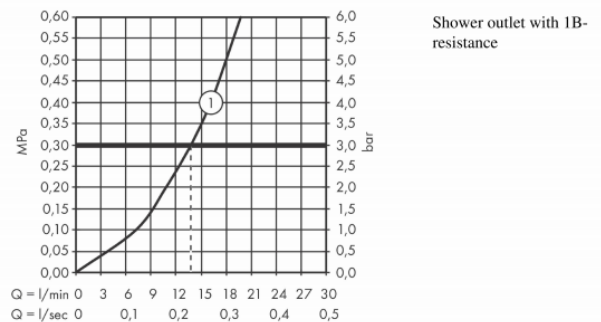

Technology

Flowchart