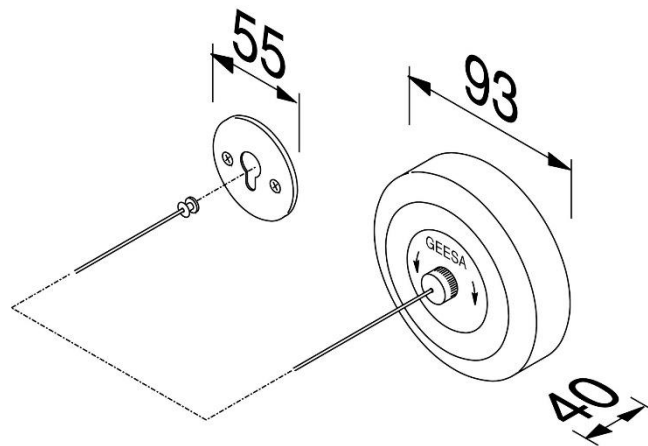

Brand : GEESA, Netherlands
Name : HOTEL Clothes Line
Item Code : 134
Designer : Geesa
Color / Finish : Chrome
Dimensions : Overall (LxWxH in cm)
Ø9.3 x 40cm

Product info:

- Material: Metal
- Max length: 235cm