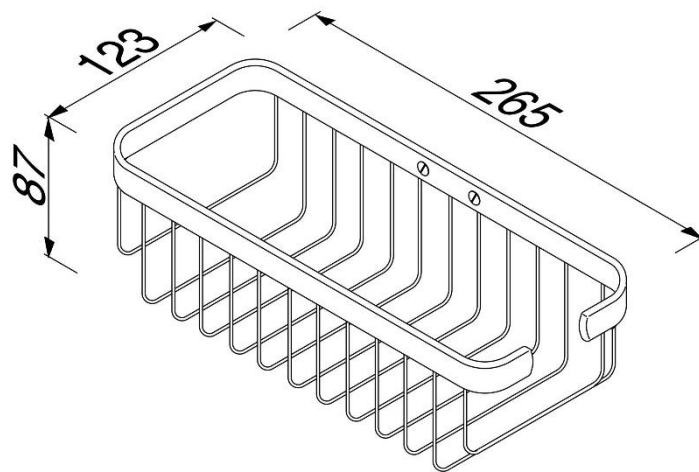

Brand : GEESA, Netherlands
Name : BASKET Bottle/Sponge Holder
Item Code : 140
Designer : Geesa
Color / Finish : Chrome
Dimensions : Overall (LxWxH in cm)
26.5 x 12.3 x 8.7cm

Product info:

- Material: Metal