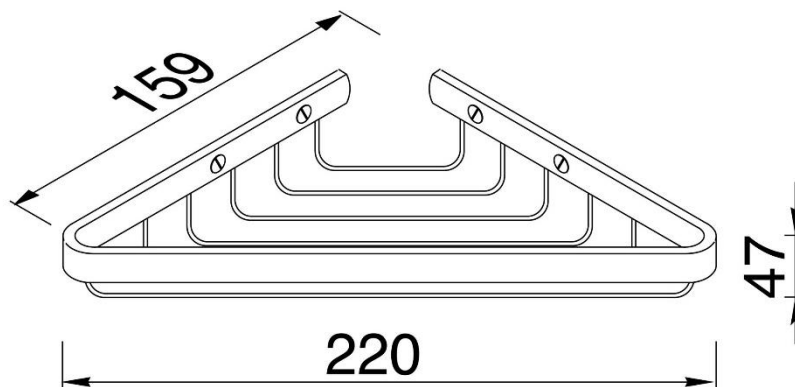

Brand : GEESA, Netherlands  
Name : BASKET Bottle/Sponge Holder  
Item Code : 144A  
Designer : Geesa  
Color / Finish : Chrome  
Dimensions : Overall (LxWxH in cm)  
22 x 15.9 x 4.7cm

Product info:

- Material: Metal
- Corner mounted