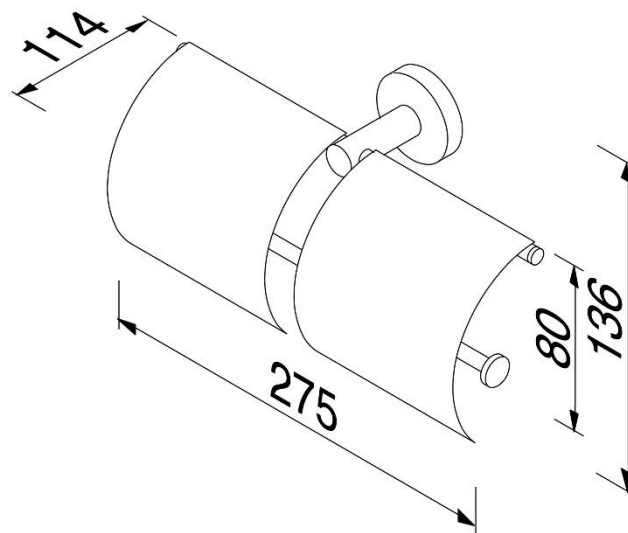

Brand : GEESA, Netherlands
Name : HOTEL Double Roll Holder with Lid
Item Code : 148
Designer : Geesa
Color / Finish : Chrome
Dimensions : Overall (LxWxH in cm)
27.5 x 11.4 x 13.6cm

Product info:

- Material: Metal