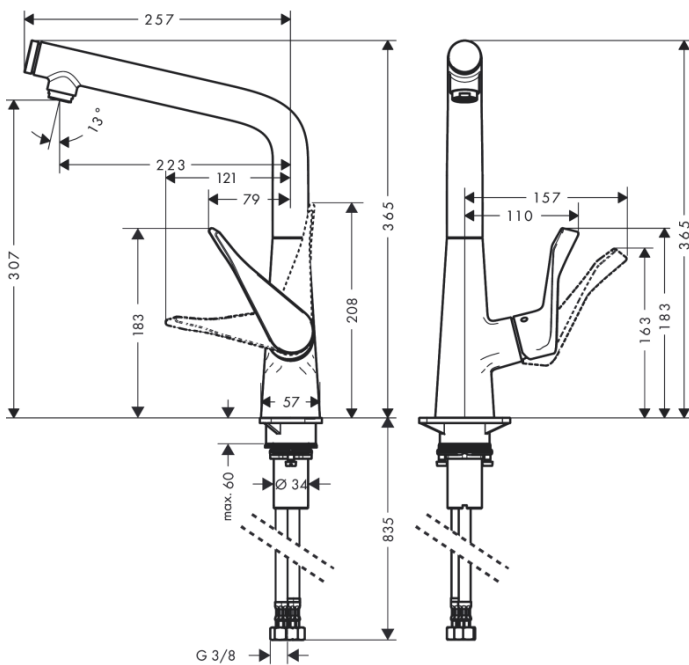

**Brand :** HANSGROHE, Germany  
**Name :** METRIS SELECT Single Lever Kitchen Mixer 320 1jet  
**Item Code :** 14883.000  
**Designer :** Hansgrohe  
**Color / Finish :** Chrome  
**Dimensions :**

**Product info**

- ComfortZone 320
- Swivel range adjustable in 3 steps 110°, 150° or 360°
- Laminar spray
- Select button for a comfortable start/stop of the water flow
- Connection dimension: DN15
- Maximum flow rate at 3 bar: 8 l/min
- Ceramic valves hot/ cold 90°
- Connection type: G 3/8 connections
- Temperature limitation adjustable
- Integrated non-return valve
- Suitable for continuous flow water heaters

**Add-on**

- 2 x Angle valve 1/2 x 3/8 with conical nut

**Technology**

**Flowchart**

Flushing of pipe must be done before fittings are installed. Failure to do so voids the warranty.

Follow cleaning instructions and avoid using any harmful chemicals.