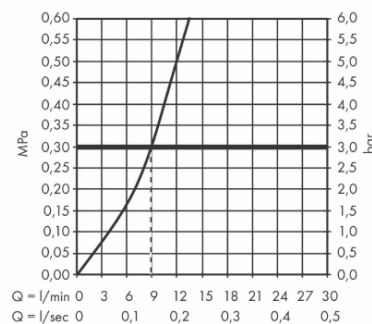

**Add-on**

- 2 x Angle valve 1/2 x 3/8 with conical nut

**Technology**

**Flowchart**

Flushing of pipe must be done before fittings are installed. Failure to do so voids the warranty.

Follow cleaning instructions and avoid using any harmful chemicals.