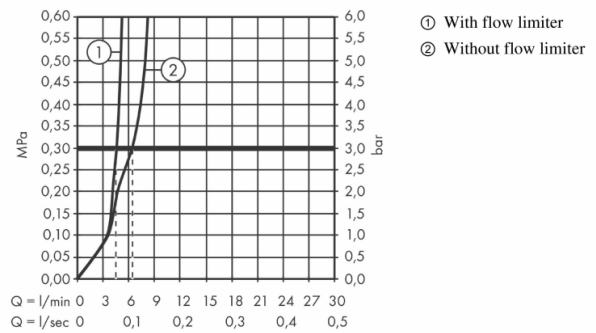

**Product info:**

- consists of: single lever basin mixer, push-open waste set (metal)
- ComfortZone 110
- projection 113 mm
- laminar spray
- swiveling spray former
- flow rate at 3 bar: 5 l/min
- joystick ceramic cartridge
- suitable for continuous flow water heaters

**Add-ons**

- 2 x Angle valve 1/2 x 3/8 with conical nut
- 1 x P-trap

**Technology**

**Flowchart**

Flushing of pipe must be done before fittings are installed. Failure to do so voids the warranty.  
 Follow cleaning instructions and avoid using any harmful chemicals.  
 All information is for reference only. Installation shall always be based on the specs provided with actual delivered items.  
 For more info, visit [www.kuysen.com](http://www.kuysen.com)