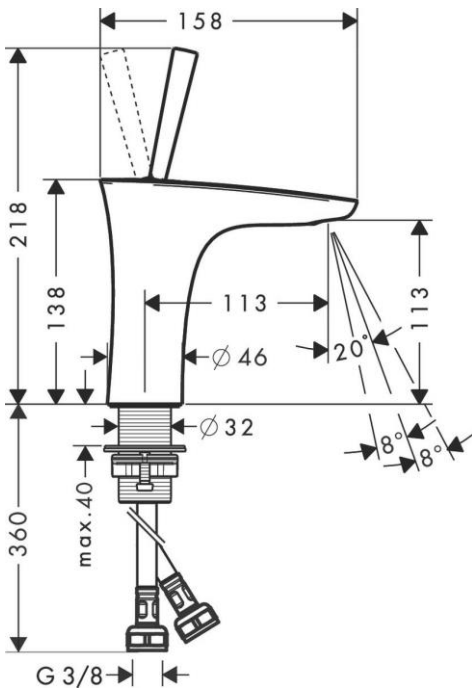

Brand : HANSGROHE, Germany  
 Name : PURA VIDA single lever basin mixer 110 with push-open waste set  
 Item Code : 15070.000  
 Designer : Phoenix Design  
 Color / Finish : Chrome  
 Dimensions : Overall (LxWxH in cm)  
 15.8x 4.6x 57.8cm

**Product info:**

- consists of: single lever basin mixer, push-open waste set (metal)
- ComfortZone 110
- projection 113 mm
- laminar spray
- swiveling spray former
- flow rate at 3 bar: 5 l/min
- joystick ceramic cartridge
- suitable for continuous flow water heaters

**Add-ons**

- 2 x Angle valve 1/2 x 3/8 with conical nut
- 1 x P-trap

**Technology**

**Flowchart**

Flushing of pipe must be done before fittings are installed. Failure to do so voids the warranty.  
 Follow cleaning instructions and avoid using any harmful chemicals.  
 All information is for reference only. Installation shall always be based on the specs provided with actual delivered items.  
 For more info, visit [www.kuysen.com](http://www.kuysen.com)