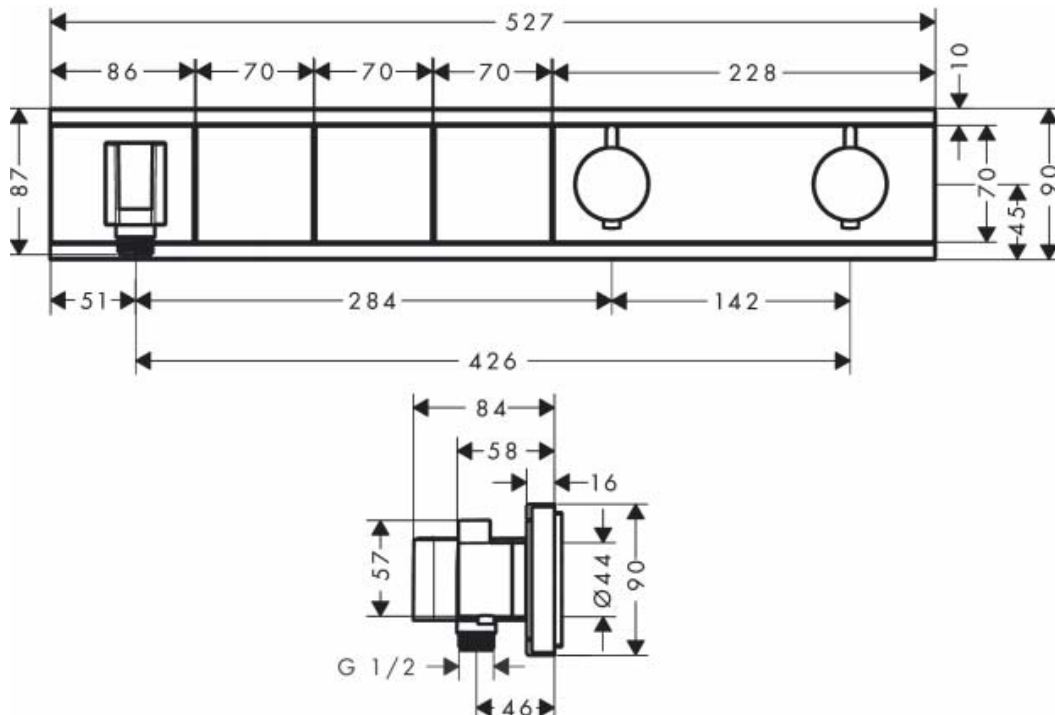

Add-on

- 1 x 15311.180 concealed part

Flushing of pipe must be done before fittings are installed. Failure to do so voids the warranty.

Follow cleaning instructions and avoid using any harmful chemicals.

All information is for reference only. Installation shall always be based on the specs provided with actual delivered items.

For more info, visit www.kuysen.com