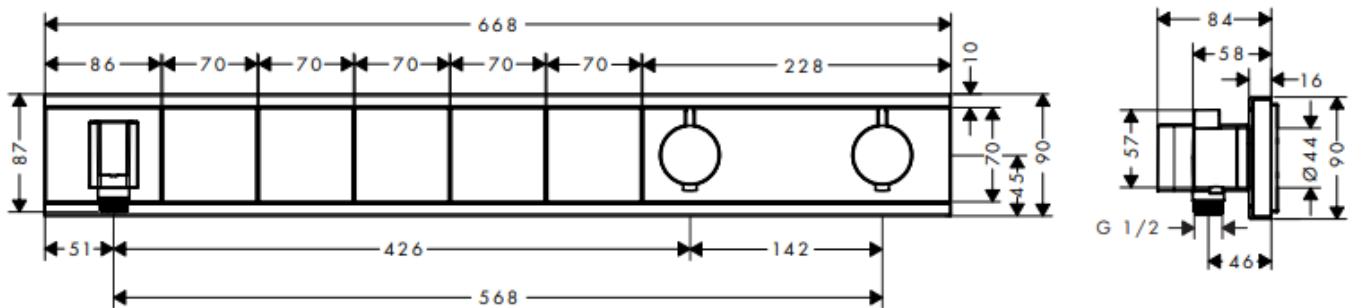

Add-on

- 1 x 15313.180 concealed part

Flushing of pipe must be done before fittings are installed. Failure to do so voids the warranty.

Follow cleaning instructions and avoid using any harmful chemicals.

All information is for reference only. Installation shall always be based on the specs provided with actual delivered items.

For more info, visit www.kuysen.com