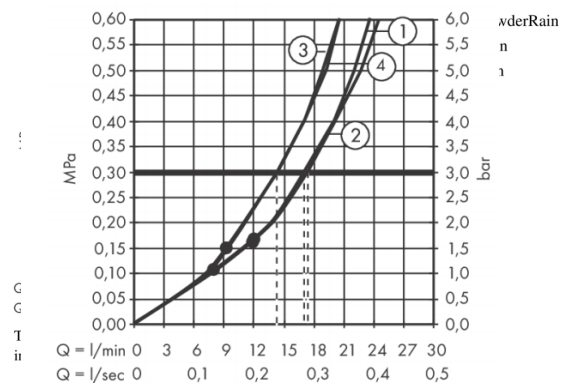

**Add-on**

- 1 x 15312.180 Basic set for 4 functions

**Technology**

**Flowchart**

Flushing of pipe must be done before fittings are installed. Failure to do so voids the warranty.  
 Follow cleaning instructions and avoid using any harmful chemicals.  
 All information is for reference only. Installation shall always be based on the specs provided with actual delivered items.  
 For more info, visit [www.kuysen.com](http://www.kuysen.com)