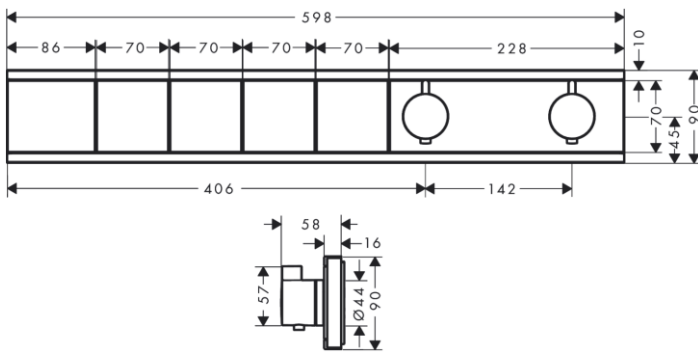

Brand : HANSGROHE, Germany
Name : RainSelect Thermostat for concealed installation for 4 functions
Item Code : 15382.700
Designer : Hansgrohe
Color / Finish : Matt White
Dimensions :

Product info:

- Depending on volume flow and installation situation approx. 50% flow rate reduction and integrated shut off function
- 4 functions
- Select push-button on/off control for 4 outlets
- Simultaneous use of several outlets
- Maximum flow rate at 3 bar: 18,5 l/min
- Thermostat cartridge, Start/stop valve to operate the functions
- Safety lock at 40° C
- Temperature limitation adjustable
- Non-return valve
- Min. operating pressure: 1 bar / max 10 bar

Add-on

- 1 x 15312.180 Basic set for 4 functions

Technology

Flowchart

Flushing of pipe must be done before fittings are installed. Failure to do so voids the warranty.
Follow cleaning instructions and avoid using any harmful chemicals.
All information is for reference only. Installation shall always be based on the specs provided with actual delivered items.
For more info, visit www.kuysen.com