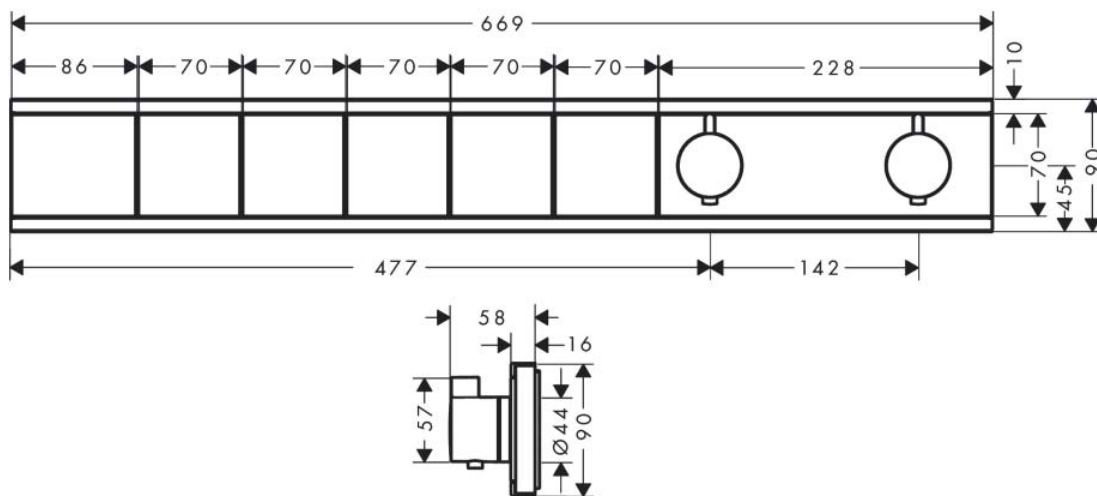

Add-on

- 1 x 15313.180 concealed part

Flushing of pipe must be done before fittings are installed. Failure to do so voids the warranty.

Follow cleaning instructions and avoid using any harmful chemicals.

All information is for reference only. Installation shall always be based on the specs provided with actual delivered items.

For more info, visit www.kuysen.com