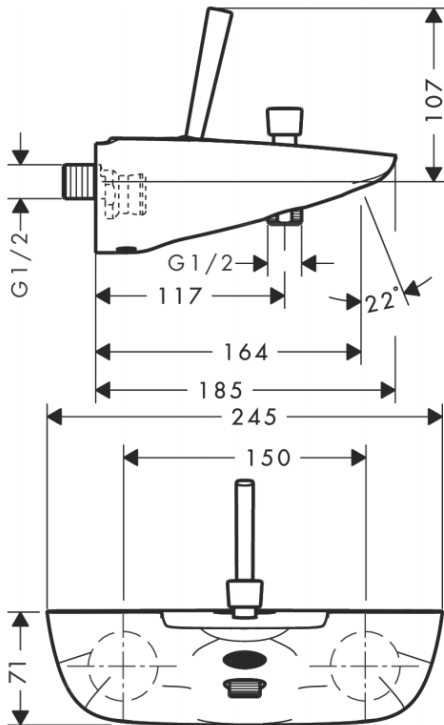

Brand : HANSGROHE, Germany
 Name : PURA VIDA single lever bath mixer for exposed installation
 Item Code : 15472.000
 Designer : Phoenix Design
 Color / Finish : Chrome
 Dimensions : Overall (LxWxH in cm)

Product info:

- projection 164 mm
- connection type: s-shaped connections
- center distance: 150 ± 12 mm
- spray type mixer: normal spray
- flow rate for bath spout at 3 bar: 19 l/min
- flow rate of hand shower at 3 bar: 23 l/min
- min. operating pressure: 1 bar
- max. operating pressure: 10 bar
- joystick ceramic cartridge
- diverter with automatic resetting
- non-return valve
- suitable for continuous flow water