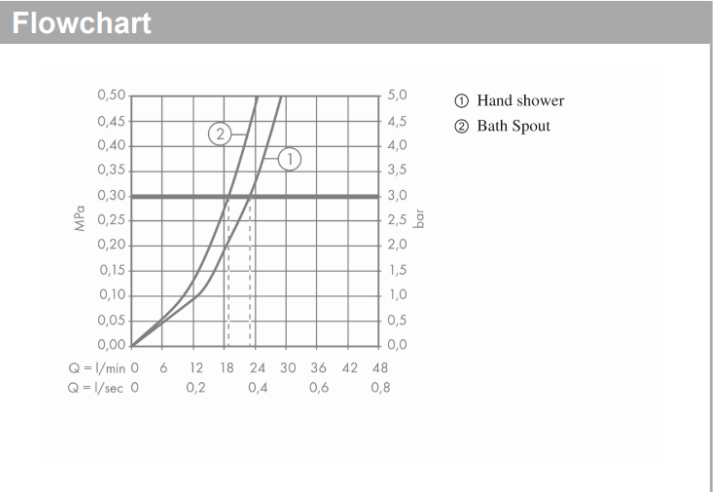

Brand : HANSGROHE, Germany
 Name : PURA VIDA single lever bath mixer for exposed installation
 Item Code : 15472.000
 Designer : Phoenix Design
 Color / Finish : Chrome
 Dimensions : Overall (LxWxH in cm)

Product info:

- projection 164 mm
- connection type: s-shaped connections
- center distance: 150 ± 12 mm
- spray type mixer: normal spray
- flow rate for bath spout at 3 bar: 19 l/min
- flow rate of hand shower at 3 bar: 23 l/min
- min. operating pressure: 1 bar
- max. operating pressure: 10 bar
- joystick ceramic cartridge
- diverter with automatic resetting
- non-return valve
- suitable for continuous flow water