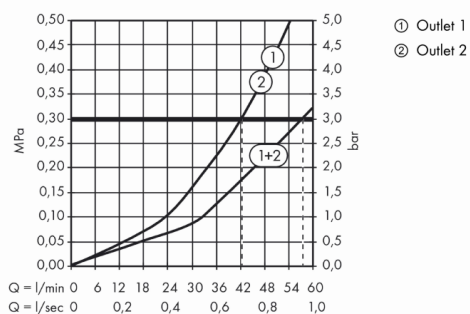

Flowchart

Flushing of pipe must be done before fittings are installed. Failure to do so voids the warranty.

Follow cleaning instructions and avoid using any harmful chemicals.

All information is for reference only. Installation shall always be based on the specs provided with actual delivered items.

For more info, visit www.kuysen.com