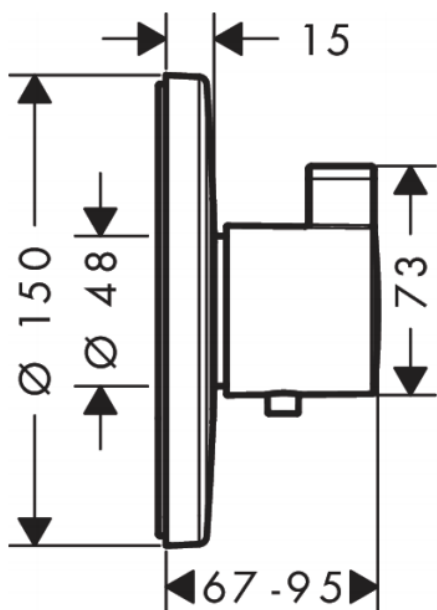

Brand : HANSGROHE, Germany
 Name : Thermostatic Mixer High-flow
 Item Code : 15756.000
 Designer : Hansgrohe
 Color / Finish : Chrome
 Dimensions : \varnothing 150 x 95mm

Product info

- Maximum flow rate at 3 bar: 59 l/min
- Flow rate upper outlet: 42 l/min
- Flow rate lower outlet: 42 l/min
- Thermostat cartridge
- Safety lock at 40° C
- Temperature limitation adjustable
- Min. operating pressure: 1 bar / max. 10 bar

Add-on

- 1 x 01800.180 Universal Ibox
- 1 x 97759.000 coupling set

Flowchart

Flushing of pipe must be done before fittings are installed. Failure to do so voids the warranty.

Follow cleaning instructions and avoid using any harmful chemicals.