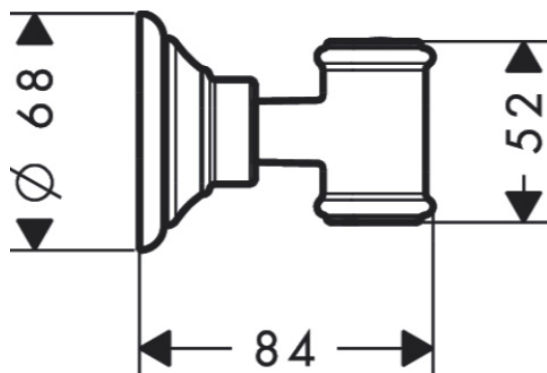

Brand : Axor, Germany
Name : Montreux Shower Holder
Item Code : 16325.000
Designer : Phoenix Design
Color / Finish : Chrome
Dimensions :

Product info:

- fixed holding position
- for hoses with conical nut
- metal