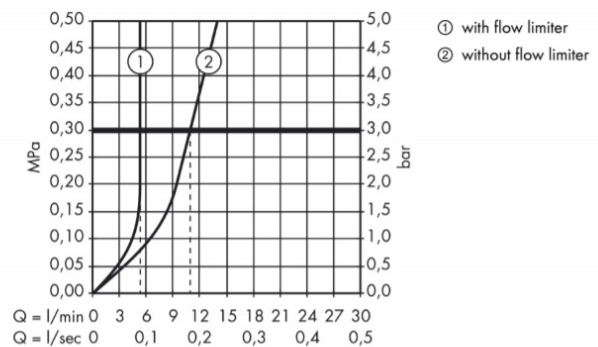

Brand : Axor, Germany
 Name : Montreux 2-handle Basin Mixer 160 with Cross Handle
 Item Code : 16505.000
 Designer : Phoenix Design
 Color / Finish : Chrome
 Dimensions :

Product info:

- consists of: 2-handle basin mixer, pop-up waste set
- ComfortZone 160
- projection 117 mm
- wivel range 120°
- spray type: laminar spray
- flow rate at 3 bar: 5 l/min
- ceramic valves hot/ cold 90°
- suitable for continuous flow water heaters

Add-ons :

- 2 x angle valve 1/2 x 3/8 w/ conical nut
- 1 x p-trap

Technology

Flowchart

Flushing of pipe must be done before fittings are installed. Failure to do so voids the warranty.

Follow cleaning instructions and avoid using any harmful chemicals.