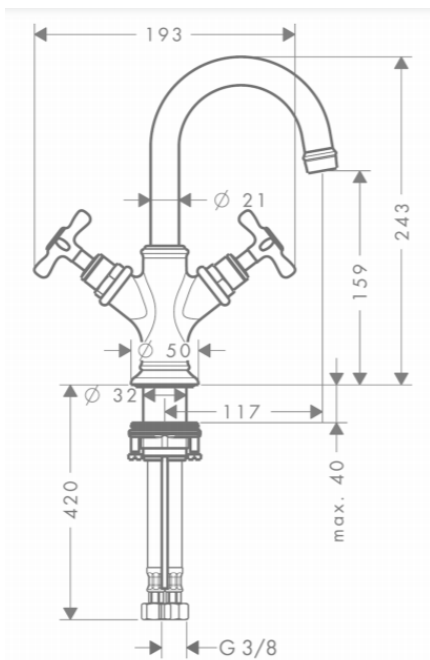

Brand : Axor, Germany
 Name : Montreux 2-handle Basin Mixer 160 with Cross Handle
 Item Code : 16505.000
 Designer : Phoenix Design
 Color / Finish : Chrome
 Dimensions :

Product info:

- consists of: 2-handle basin mixer, pop-up waste set
- ComfortZone 160
- projection 117 mm
- wivel range 120°
- spray type: laminar spray
- flow rate at 3 bar: 5 l/min
- ceramic valves hot/ cold 90°
- suitable for continuous flow water heaters

Add-ons :

- 2 x angle valve 1/2 x 3/8 w/ conical nut
- 1 x p-trap

Technology

Flowchart

Flushing of pipe must be done before fittings are installed. Failure to do so voids the warranty.

Follow cleaning instructions and avoid using any harmful chemicals.