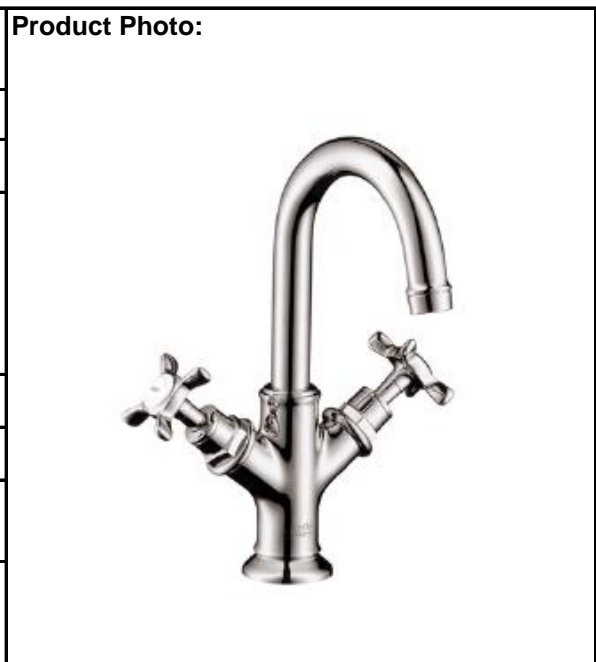

## SPECIFICATION SHEET - fittings

|                                 |  |
|---------------------------------|--|
| <b>BRAND:</b>                   | <b>AXOR®</b>   |
| <b>ORIGIN:</b>                  | Germany  |
| <b>SERIES:</b>                  | <b>Montreux</b>  |
| <b>PRODUCT DESCRIPTION:</b>     | 2handed basin mixer<br>• with pop-up waste set G 1 ¼"<br>• ComfortZone 160<br>• flow rate: 5 l/min |
| <b>MODEL No.</b>                | 16505.000  |
| <b>FINISH/COLOUR:</b>           | Chrome-plated  |
| <b>DIMENSIONS:</b>              | 243mm Height<br>117mm spout projection   |
| <b>OPTIONAL MATCHING PARTS:</b> | 2x angle valve ½"x10mm<br>1x basin waste trap 1¼"  |