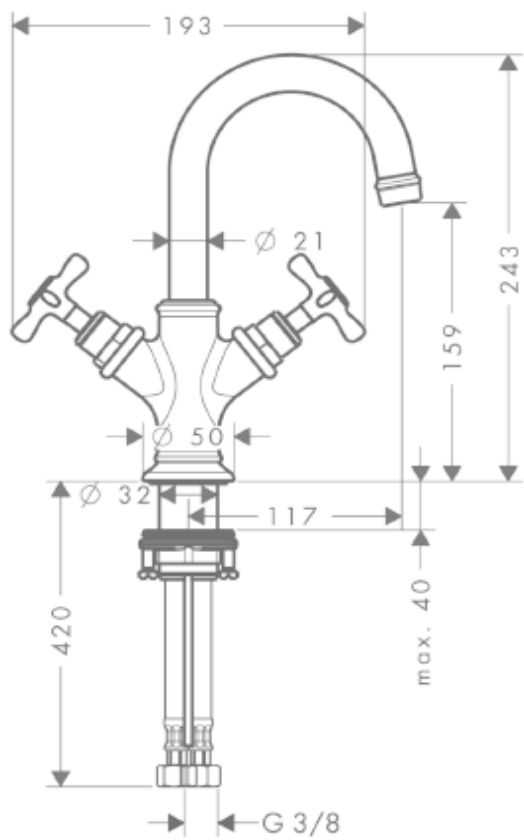

REMINDER: Pipe flushing must be done before faucets are installed. Failure to do so voids the warranty.
Do not use cleaners containing abrasive cleansers, ammonia, bleach, acids, waxes, alcohol, solvents or other products not recommended for chrome.
All information is for reference only, installation shall always be based on the actual product delivered.