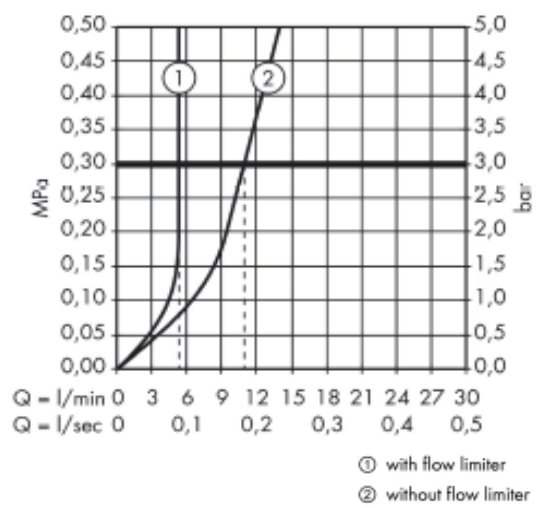

REMINDER: Pipe flushing must be done before faucets are installed. Failure to do so voids the warranty.
Do not use cleaners containing abrasive cleansers, ammonia, bleach, acids, waxes, alcohol, solvents or other products not recommended for chrome.
All information is for reference only, installation shall always be based on the actual product delivered.