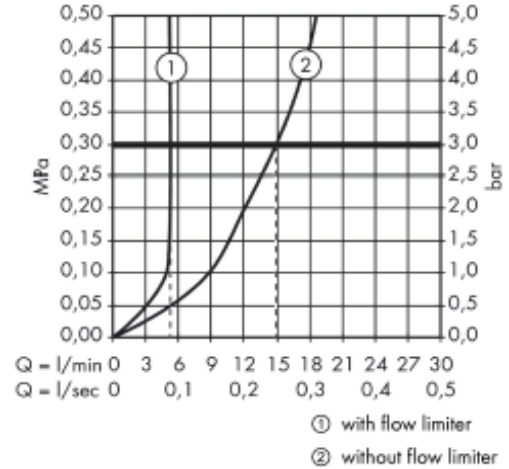

Technical Informations:

REMINDER:	Pipe flushing must be done before faucets are installed. Failure to do so voids the warranty.
	Do not use cleaners containing abrasive cleansers, ammonia, bleach, acids, waxes, alcohol, solvents or other products not recommended for chrome.
	All information is for reference only, installation shall always be based on the actual product delivered.