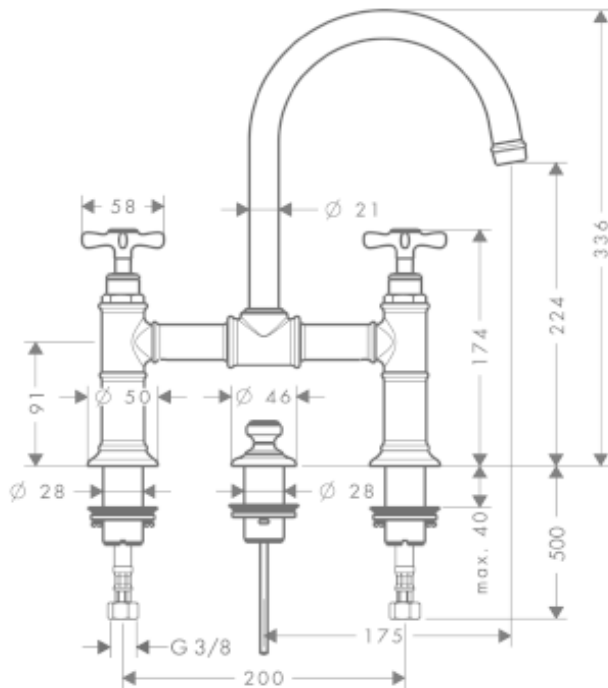

Technical Informations:

REMINDER:	Pipe flushing must be done before faucets are installed. Failure to do so voids the warranty.
	Do not use cleaners containing abrasive cleansers, ammonia, bleach, acids, waxes, alcohol, solvents or other products not recommended for chrome.
	All information is for reference only, installation shall always be based on the actual product delivered.