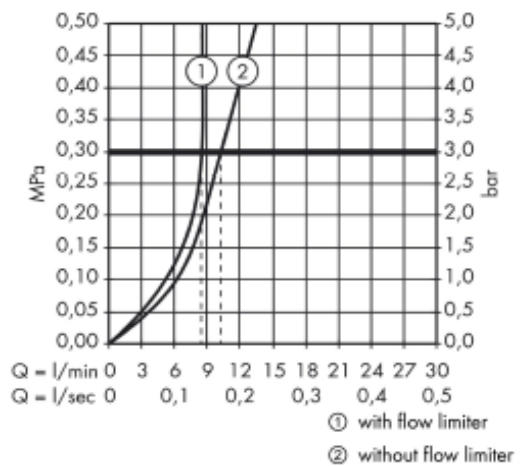

REMINDER: Pipe flushing must be done before faucets are installed. Failure to do so voids the warranty.
Do not use cleaners containing abrasive cleansers, ammonia, bleach, acids, waxes, alcohol, solvents or other products not recommended for chrome.
All information is for reference only, installation shall always be based on the actual product delivered.