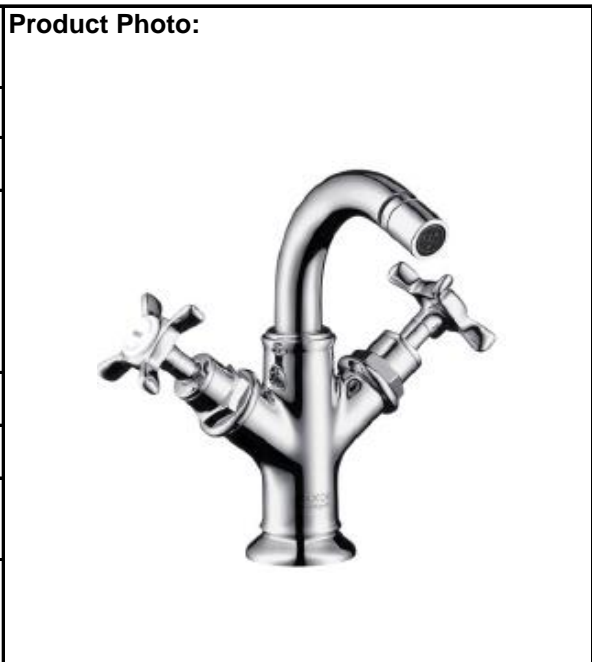

SPECIFICATION SHEET - fittings

BRAND:	AXOR®
ORIGIN:	Germany
SERIES:	Montreux
PRODUCT DESCRIPTION:	2handed bidet mixer • with pop-up waste set G 1 ¼" • flow rate: 7.2 l/min
MODEL No.	16520.000
FINISH/COLOUR:	Chrome-plated
DIMENSIONS:	180mm Height 104mm spout projection
OPTIONAL MATCHING PARTS:	2x angle valve ½"x10mm