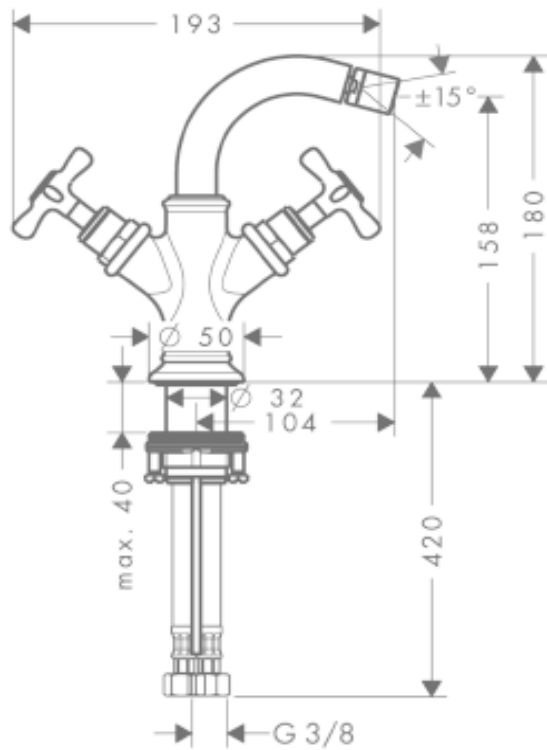

REMINDER: Pipe flushing must be done before faucets are installed. Failure to do so voids the warranty.
Do not use cleaners containing abrasive cleansers, ammonia, bleach, acids, waxes, alcohol, solvents or other products not recommended for chrome.
All information is for reference only, installation shall always be based on the actual product delivered.