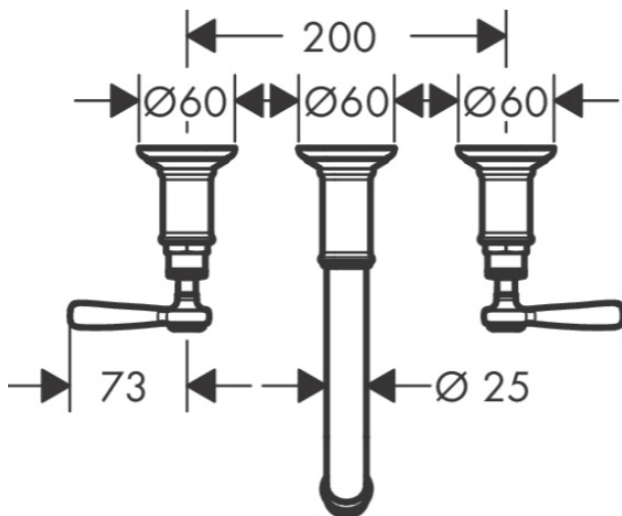

Brand : Axor, Germany
 Name : Montreux 3-hole Basin Mixer
 Wall-mounted with Lever Handles
 Item Code : 16534.000
 Designer : Phoenix Design
 Color / Finish : Chrome
 Dimensions :

Product info:

- consists of: 3-hole basin mixer for concealed installation wall-mounted, non-closing waste set
- projection 165 - 225 mm
- spray type: normal spray
- flow rate at 3 bar: 5 l/min
- ceramic valves hot/ cold 90°
- suitable for continuous flow water heaters
- non-closing waste set

Add-ons :

- 1 x 10303.180 basic set for 3hole wall basin mixer
- 1 x p-trap

Technology

Flowchart

- ① with flow limiter
- ② without flow limiter

Flushing of pipe must be done before fittings are installed. Failure to do so voids the warranty.