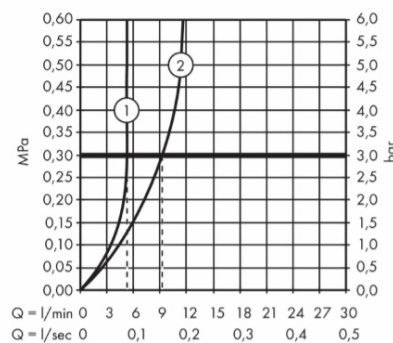

Add-ons :

- 1 x 10303.180 basic set for 3hole wall basin mixer
- 1 x p-trap

Technology

Flowchart

- ① with flow limiter
- ② without flow limiter

Flushing of pipe must be done before fittings are installed. Failure to do so voids the warranty.