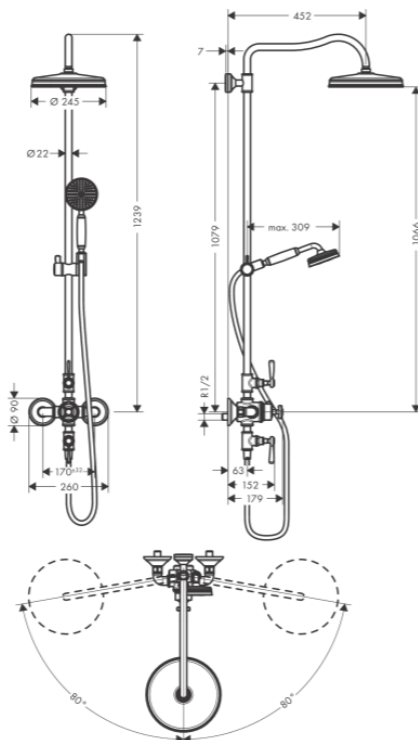

Brand : Axor, Germany
 Name : Montreux, Showerpipe with Thermostat and Overhead Shower 240
 Item Code : 16572.000
 Designer : Phoenix Design
 Color / Finish : Chrome
 Dimensions :

Product info:

- consists of: overhead shower, hand shower, shower thermostat, shower hose, hand shower holder
- shower head size: 240 mm
- Spray type overhead shower: RainAir
- spray type hand shower: RainAir
- shower bar diameter: 22 mm
- shower arm length: 450 mm
- swivel shower arm
- flow rate Rain spray (at 3 bar): 15 l/min
- safety lock at 40° C
- adjustable hot water limitation
- outlets controlled via turning handle
- center distance 170 ± 32 mm

Technology

Flowchart

- ① Overhead shower
- ② Hand shower

Flushing of pipe must be done before fittings are installed. Failure to do so voids the warranty.

Follow cleaning instructions and avoid using any harmful chemicals.