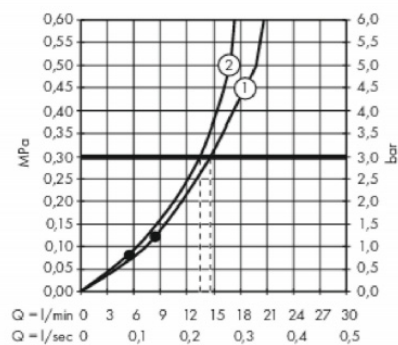

Technology

Flowchart