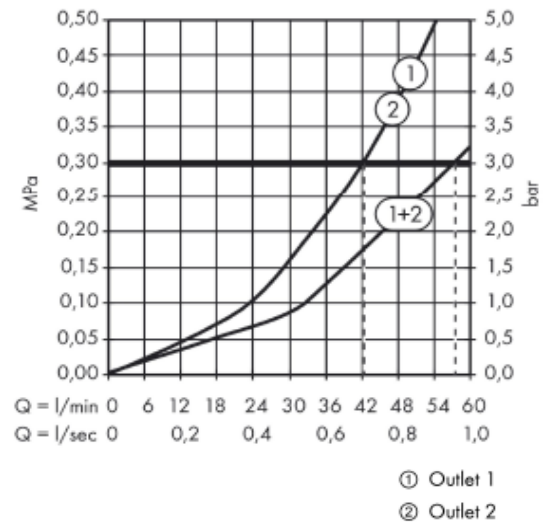

SPECIFICATION SHEET - fittings

BRAND:	AXOR®	Product Photo:
ORIGIN:	Germany	
SERIES:	Massaud	
PRODUCT DESCRIPTION:	Finish set for High Flow thermostat • flow rate: 59 l/min	
MODEL No.	18741.000	
FINISH/COLOUR:	Chrome-plated	
DIMENSIONS:	170mm x 170mm	
OPTIONAL MATCHING PARTS:		

Technical Informations:

REMINDER:	Pipe flushing must be done before faucets are installed. Failure to do so voids the warranty.
	Do not use cleaners containing abrasive cleansers, ammonia, bleach, acids, waxes, alcohol, solvents or other products not recommended for chrome.
	All information is for reference only, installation shall always be based on the actual product delivered.