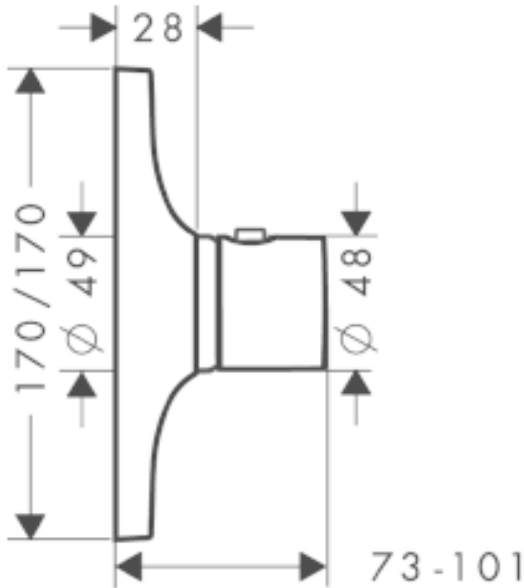

SPECIFICATION SHEET - fittings

BRAND:	AXOR®	Product Photo:
ORIGIN:	Germany	
SERIES:	Massaud	
PRODUCT DESCRIPTION:	Finish set for High Flow thermostat • flow rate: 59 l/min	
MODEL No.	18741.000	
FINISH/COLOUR:	Chrome-plated	
DIMENSIONS:	170mm x 170mm	
OPTIONAL MATCHING PARTS:		

Technical Informations:

REMINDER:	Pipe flushing must be done before faucets are installed. Failure to do so voids the warranty.
	Do not use cleaners containing abrasive cleansers, ammonia, bleach, acids, waxes, alcohol, solvents or other products not recommended for chrome.
	All information is for reference only, installation shall always be based on the actual product delivered.