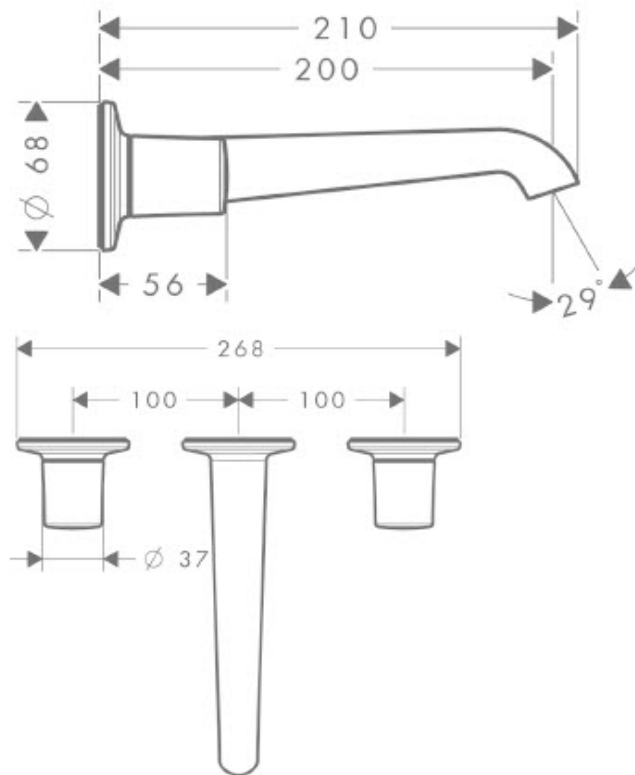

SPECIFICATION SHEET - fittings

BRAND:	AXOR®	Product Photo:
ORIGIN:	Germany	
SERIES:	Bouroullec	
PRODUCT DESCRIPTION:	Wall-mounted 2handle basin mixer with spout • laminar jet • flow rate: 5 l/min at 3 bar	
MODEL No.	19135.000	
FINISH/COLOUR:	Chrome-plated	
DIMENSIONS:	210mm L x 268mm W 200mm spout projection	
OPTIONAL MATCHING PARTS:	1x basin waste trap 1¼" pop-up waste set G 1¼"	

Technical Informations:

REMINDER:	Pipe flushing must be done before faucets are installed. Failure to do so voids the warranty. Do not use cleaners containing abrasive cleansers, ammonia, bleach, acids, waxes, alcohol, solvents or other products not recommended for chrome. All information is for reference only, installation shall always be based on the actual product delivered.