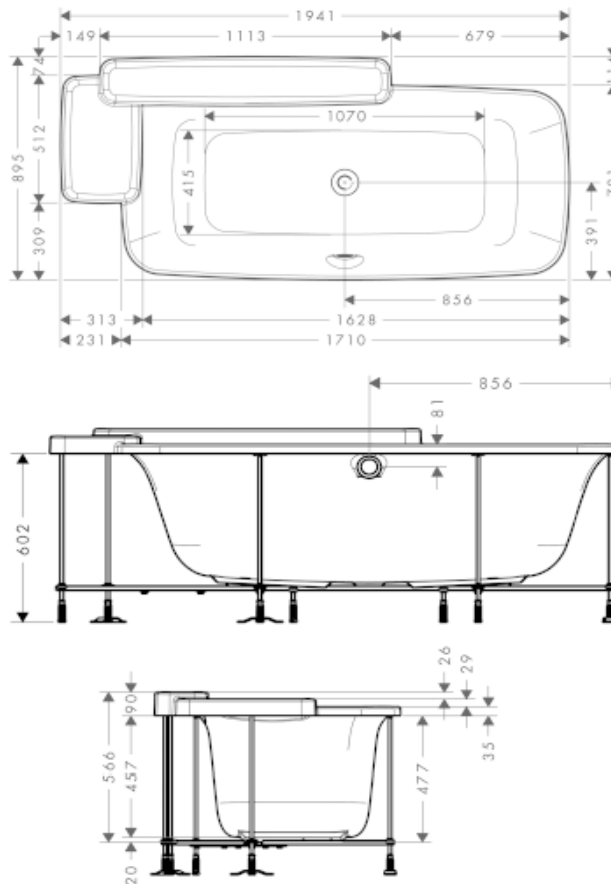

SPECIFICATION SHEET - bathtubs

BRAND:	AXOR®	Product Photo:
ORIGIN:	Germany	
SERIES:	Bouroullec	
PRODUCT DESCRIPTION:	Acrylic inlay tub (use only with Flexaplust waste or Exafill filler)	
MODEL No.	19955.000	
FINISH/COLOUR:	Mineral cast / Alpin white	
DIMENSIONS:	1941mm W x 895mm L x 566mm H	
OPTIONAL MATCHING PARTS:		

Technical Informations:

REMINDER:	Pipe flushing must be done before faucets are installed. Failure to do so voids the warranty. Do not use cleaners containing abrasive cleansers, ammonia, bleach, acids, waxes, alcohol, solvents or other products not recommended for chrome. All information is for reference only, installation shall always be based on the actual product delivered.