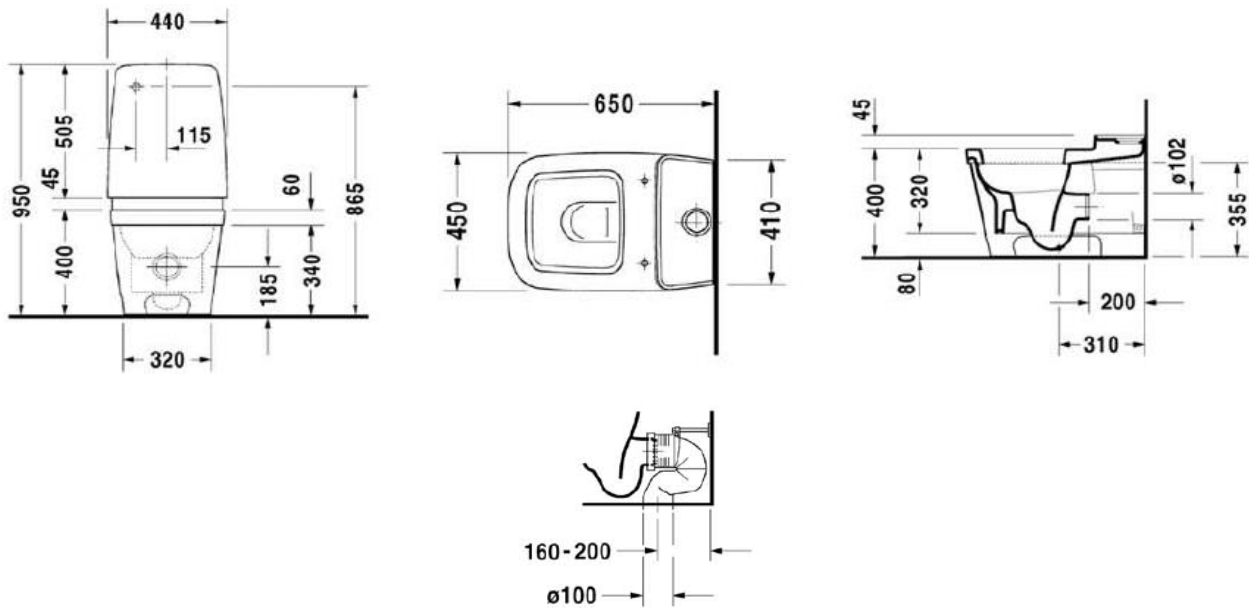

SPECIFICATION SHEET - fittings

BRAND:		Product Photo:
ORIGIN:	Germany	
SERIES:	ESPLANADE	
PRODUCT DESCRIPTION:	2pc close coupled toilet vario outlet, washdown fixings included	
MODEL No.	214709.00001	
FINISH/COLOUR:	Oak	
DIMENSIONS:	650mm x 450mm x 950mm	
OPTIONAL MATCHING PARTS:	Connector 170-220mm Cistern dual concealed left supply flexible hose 1/2" x 3/8" angle valve 1/2" x 1/2" Seat & cover Softclose	

Technical Informations:

REMINDER:	Pipe flushing must be done before faucets are installed. Failure to do so voids the warranty. Do not use cleaners containing abrasive cleansers, ammonia, bleach, acids, waxes, alcohol, solvents or other products not recommended for chrome. All information is for reference only, installation shall always be based on the actual product delivered.