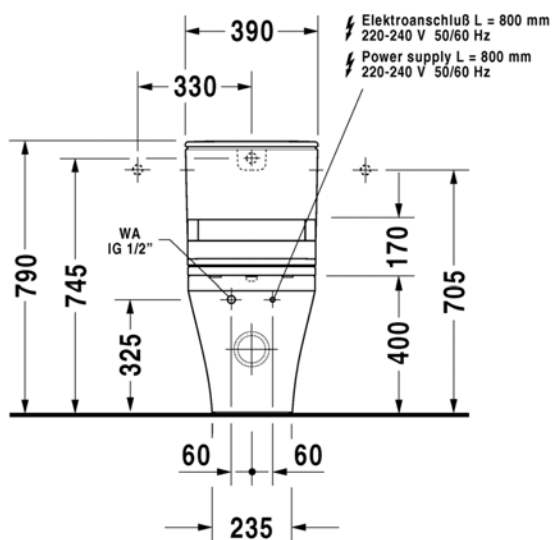

Brand : DURAVIT, Germany
 Name : Durastyle Toilet Close-coupled for Sensowash
 Item Code : 215659.0000 – toilet
 093510.0085 – cistern
 Designer : Matteo Thun & Antonio Rodriguez
 Color / Finish: Alpin White
 Dimensions : Overall (LxWxH in cm)
 70.5 x 37.6 x 79cm

Product info:

- only in combination with SensoWash
- washdown model
- Outlet for Vario connector set
- for horizontal and vertical outlet
- length adjustable from 70 - 190 mm and vario connecting bend, vertical outlet from 170 - 220 mm
- connecting elements for SensoWash with concealed connections included, fixings included
- 4,5/3 lpf with dual flush piston valve

Add-ons

- 1 x 611400.002.000.300 Sensowash Slim
- 1 x floor flange
- 1 x thread converter $1\frac{5}{16}$ to $1\frac{1}{2}$
- 1 x flexible hose $\frac{1}{2}$ x $\frac{1}{2}$
- 1 x angle valve $\frac{1}{2}$ x $\frac{1}{2}$