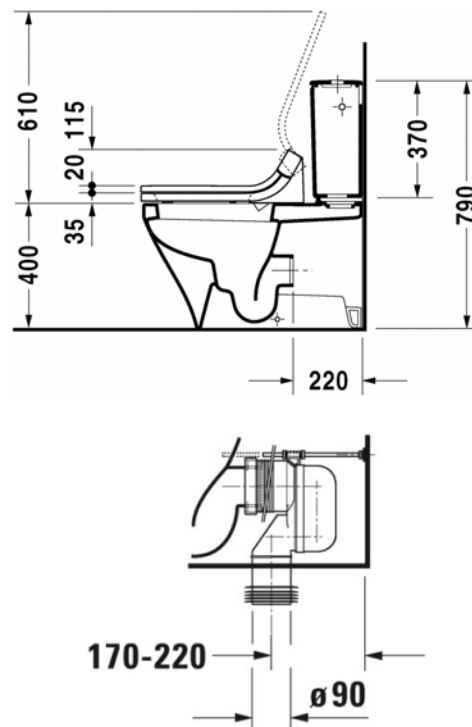

Brand : DURAVIT, Germany
 Name : Durastyle Toilet Close-coupled for Sensowash
 Item Code : 215659.0000 – toilet
 093510.0085 – cistern
 Designer : Matteo Thun & Antonio Rodriguez
 Color / Finish: Alpin White
 Dimensions : Overall (LxWxH in cm)
 70.5 x 37.6 x 79cm

Product info:

- only in combination with SensoWash
- washdown model
- Outlet for Vario connector set
- for horizontal and vertical outlet
- length adjustable from 70 - 190 mm and vario connecting bend, vertical outlet from 170 - 220 mm
- connecting elements for SensoWash with concealed connections included, fixings included
- 4,5/3 lpf with dual flush piston valve

Add-ons

- 1 x 611400.002.000.300 Sensowash Slim
- 1 x floor flange
- 1 x thread converter $1\frac{5}{16}$ to $1\frac{1}{2}$
- 1 x flexible hose $\frac{1}{2}$ x $\frac{1}{2}$
- 1 x angle valve $\frac{1}{2}$ x $\frac{1}{2}$