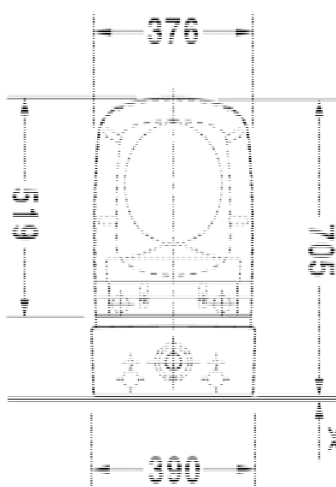

Flushing of pipe must be done before fittings are installed. Failure to do so voids the warranty.

Follow cleaning instructions and avoid using any harmful chemicals.

All information is for reference only. Installation shall always be based on the specs provided with actual delivered items.

For more info, visit www.kuysen.com