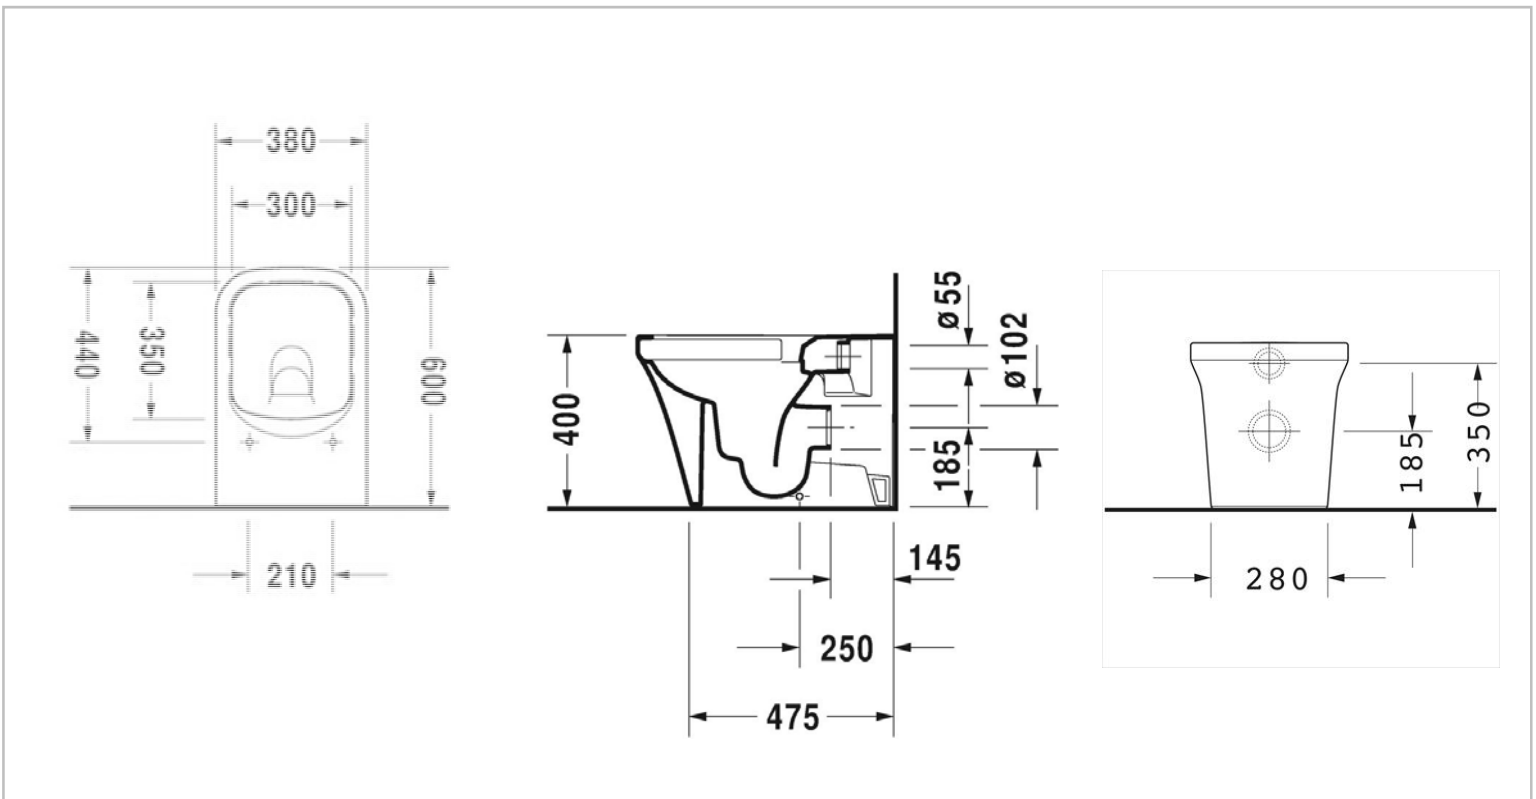

Brand : DURAVIT, Germany
 Name : P3 COMFORTS Floor Mounted Toilet
 Item Code : 216609.2000 – toilet
 002039.0000 – seat & cover
 Designer : Phoenix Design
 Color / Finish: White Alpin
 Dimensions : Overall (LxWxH in cm)
 38 x 47.5 x 40cm

Product info:

- Rimless
- Back to wall
- Fixings included
- Washdown model
- Horizontal outlet

Add-on:

- 1 x concealed flushing mechanism for floor mounted toilet

Flushing of pipe must be done before fittings are installed. Failure to do so voids the warranty.