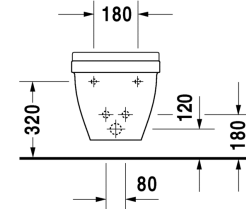

Starck 3 Bidet wall mounted # 2230150000

| < 360 millimetre > |

Bidet wall mounted	Dimension	Weight	Order number
with overflow, with tap platform			
Colors			
00 White Alpin			
Variant			
	360 x 540 millimetre	20.800 kilogram	2230150000
Sanitary ceramics with the special WonderGliss surface finish will remain clean and attractive-looking for a long time to come. When ordering WonderGliss please add a "1" as eleventh digit to the model number.			
Accessory			
Fixing for wall mounted bidet and wall mounted toilet	Ø 12 x 180 millimetre	0.200 kilogram	006500

All drawings contain the necessary measurements which are subject to standard tolerances. They are stated in mm and are non-binding. Exact measurements, in particular for customised installation scenarios, can only be taken from the finished ceramic piece.