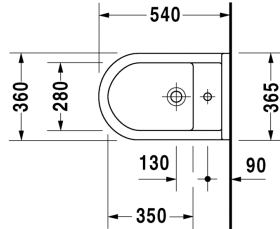

Starck 3 Bidet wall mounted # 2230150000

| < 360 millimetre > |

Bidet wall mounted	Dimension	Weight	Order number
with overflow, with tap platform			
Colors			
00 White Alpin			
Variant			
	360 x 540 millimetre	20.800 kilogram	2230150000
Sanitary ceramics with the special WonderGliss surface finish will remain clean and attractive-looking for a long time to come. When ordering WonderGliss please add a "1" as eleventh digit to the model number.			
Accessory			
Fixing for wall mounted bidet and wall mounted toilet	Ø 12 x 180 millimetre	0.200 kilogram	006500

All drawings contain the necessary measurements which are subject to standard tolerances. They are stated in mm and are non-binding. Exact measurements, in particular for customised installation scenarios, can only be taken from the finished ceramic piece.