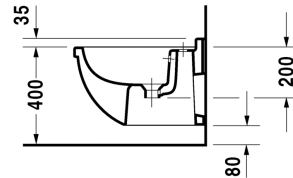

Starck 3 Bidet wall mounted # 2230150000

| < 360 millimetre > |

Bidet wall mounted	Dimension	Weight	Order number
with overflow, with tap platform			
Colors			
00 White Alpin			
Variant			
	360 x 540 millimetre	20.800 kilogram	2230150000
Sanitary ceramics with the special WonderGliss surface finish will remain clean and attractive-looking for a long time to come. When ordering WonderGliss please add a "1" as eleventh digit to the model number.			
Accessory			
Fixing for wall mounted bidet and wall mounted toilet	Ø 12 x 180 millimetre	0.200 kilogram	006500

All drawings contain the necessary measurements which are subject to standard tolerances. They are stated in mm and are non-binding. Exact measurements, in particular for customised installation scenarios, can only be taken from the finished ceramic piece.