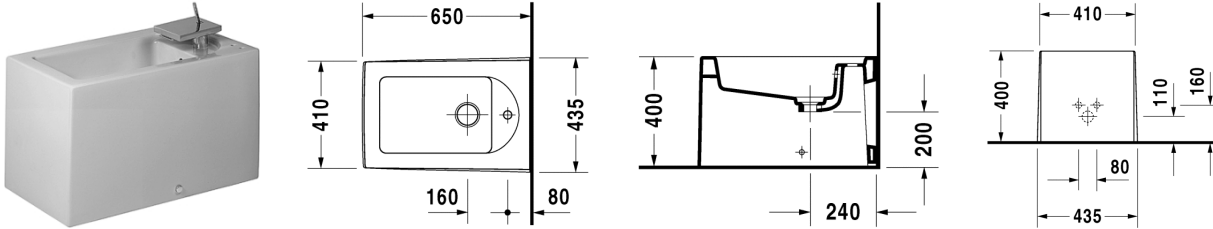

Bidet floor standing # 227010..00

|< 435 mm >|

Starck X

Bidet floor standing	Dimension	Weight	Order number
with overflow, with tap platform, fixings and ceramic covered pop-up waste, included			
Colors			
00 White Alpin			
Variants			
	435 x 650 mm	32,000 kg	227010..00
Accessories			
Siphon for bidet	1 1/4" mm	0,600 kg	005027

All drawings contain the necessary measurements which are subject to standard tolerances. They are stated in mm and are non-binding. Exact measurements, in particular for customised installation scenarios, can only be taken from the finished ceramic piece.