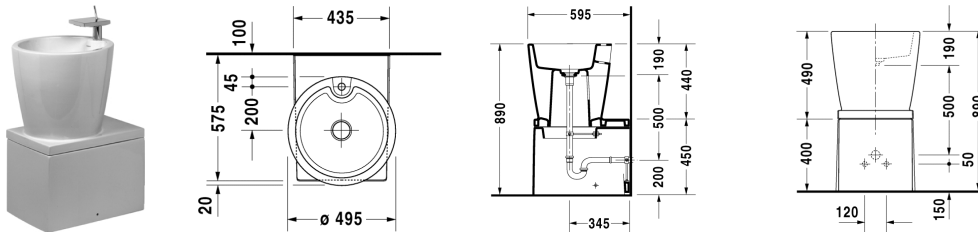

**Washbasin # 230050..00**

|< 495 mm >|

Starck X

Washbasin	Dimension	Weight	Order number
floor standing, conical, without overflow, with tap platform, fixings, ceramic covered slotted waste and siphon with elongated outlet pipe (dip-tube pre-mounted) included, 495 mm Additional information Attention: Please refer to the connection dimensions according to our specification sheet / Axor Starck X tap fittings are recommended			
<b>Colors</b>			
00 White Alpin			
<b>Variant</b>			
495 mm ●	495 x 595 mm	61,400 kg	230050..00

All drawings contain the necessary measurements which are subject to standard tolerances. They are stated in mm and are non-binding. Exact measurements, in particular for customised installation scenarios, can only be taken from the finished ceramic piece.