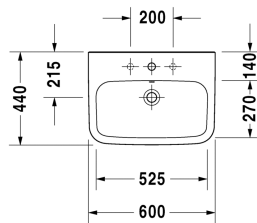

DuraStyle Washbasin # 2319600000 / 2319600030

| < 600 millimetre > |

Washbasin	Dimension	Weight	Order number
with overflow, with tap platform, 600 millimetre			
Colors			
00 White Alpin			
Variant			
●	600 x 440 millimetre	17.000 kilogram	2319600000
● ● ●	600 x 440 millimetre	17.000 kilogram	2319600030
Sanitary ceramics with the special WonderGliss surface finish will remain clean and attractive-looking for a long time to come. When ordering WonderGliss please add a "1" as eleventh digit to the model number.			
Suitable products			
Siphon cover for # 231955, 231960, 231965, 232012, 232010, 232080, 232065, 232610, 232680, 232510, 232580, 233813,			085830
Pedestal for # 231955, 231960, 231965, 232012, 232010, 232080, 232065, 232610, 232680, 232510, 232580, 233813,			085829

All drawings contain the necessary measurements which are subject to standard tolerances. They are stated in mm and are non-binding. Exact measurements, in particular for customised installation scenarios, can only be taken from the finished ceramic piece.