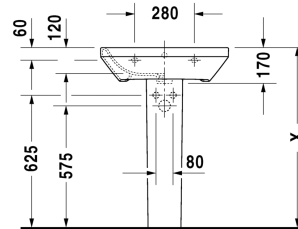

DuraStyle Washbasin # 2319600000 / 2319600030

| < 600 millimetre > |

Washbasin	Dimension	Weight	Order number
with overflow, with tap platform, 600 millimetre			
Colors			
00 White Alpin			
Variant			
●	600 x 440 millimetre	17.000 kilogram	2319600000
● ● ●	600 x 440 millimetre	17.000 kilogram	2319600030
Sanitary ceramics with the special WonderGliss surface finish will remain clean and attractive-looking for a long time to come. When ordering WonderGliss please add a "1" as eleventh digit to the model number.			
Suitable products			
Siphon cover for # 231955, 231960, 231965, 232012, 232010, 232080, 232065, 232610, 232680, 232510, 232580, 233813,			085830
Pedestal for # 231955, 231960, 231965, 232012, 232010, 232080, 232065, 232610, 232680, 232510, 232580, 233813,			085829

All drawings contain the necessary measurements which are subject to standard tolerances. They are stated in mm and are non-binding. Exact measurements, in particular for customised installation scenarios, can only be taken from the finished ceramic piece.