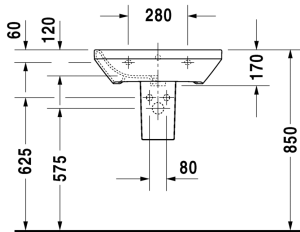

DuraStyle Washbasin # 2319600000 / 2319600030

| < 600 millimetre > |

Washbasin	Dimension	Weight	Order number
with overflow, with tap platform, 600 millimetre			
Colors			
00 White Alpin			
Variant			
●	600 x 440 millimetre	17.000 kilogram	2319600000
● ● ●	600 x 440 millimetre	17.000 kilogram	2319600030
Sanitary ceramics with the special WonderGliss surface finish will remain clean and attractive-looking for a long time to come. When ordering WonderGliss please add a "1" as eleventh digit to the model number.			
Suitable products			
Siphon cover for # 231955, 231960, 231965, 232012, 232010, 232080, 232065, 232610, 232680, 232510, 232580, 233813,			085830
Pedestal for # 231955, 231960, 231965, 232012, 232010, 232080, 232065, 232610, 232680, 232510, 232580, 233813,			085829

All drawings contain the necessary measurements which are subject to standard tolerances. They are stated in mm and are non-binding. Exact measurements, in particular for customised installation scenarios, can only be taken from the finished ceramic piece.