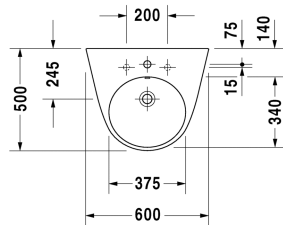

Starck 2 Washbasin ground # 2323600025 / 2323600027

| < 600 millimetre > |

Washbasin ground	Dimension	Weight	Order number
with overflow, with tap platform, fixings included, 600 millimetre			
Colors			
00 White Alpin			
Variant			
● ● ●	600 x 500 millimetre	16.800 kilogram	2323600025
●	600 x 500 millimetre	16.800 kilogram	2323600027
Sanitary ceramics with the special WonderGliss surface finish will remain clean and attractive-looking for a long time to come. When ordering WonderGliss please add a "1" as eleventh digit to the model number.			
Accessory			
Design Siphon		1.500 kilogram	005036
Suitable products			
Console including drawers 2 drawers beneath console, 2 console supports, 1 cut-out central, 800 x 550 millimetre	800 x 550 millimetre		F08521
Console including drawers 3 drawers beneath consoles, 3 console supports, 1 cut-out left side, 1500 x 550 millimetre	1500 x 550 millimetre		F08528
Console including drawers 3 drawers beneath consoles, 3 console supports, 1 cut-out right side, 1500 x 550 millimetre	1500 x 550 millimetre		F08529
Console including drawers 3 drawers beneath consoles, 3 console supports, 2 cut-outs, 1500 x 550 millimetre	1500 x 550 millimetre		F08530
Console including drawers 3 drawers beneath consoles, 3 console supports, 1 siphon cover, 1 cut-out central, 1800 x 550 millimetre	1800 x 550 millimetre		F08531
Console including drawers 3 drawers beneath consoles, 3 console supports, 1 cut-out left side, 1800 x 550 millimetre	1800 x 550 millimetre		F08532
Console including drawers 3 drawers beneath consoles, 3 console supports, 1 cut-out right side, 1800 x 550 millimetre	1800 x 550 millimetre		F08533