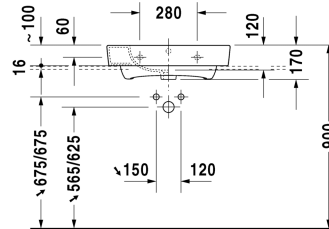

Starck 2 Washbasin ground # 2323600025 / 2323600027

| < 600 millimetre > |

Washbasin ground	Dimension	Weight	Order number
with overflow, with tap platform, fixings included, 600 millimetre			
Colors			
00 White Alpin			
Variant			
● ● ●	600 x 500 millimetre	16.800 kilogram	2323600025
●	600 x 500 millimetre	16.800 kilogram	2323600027
Sanitary ceramics with the special WonderGliss surface finish will remain clean and attractive-looking for a long time to come. When ordering WonderGliss please add a "1" as eleventh digit to the model number.			
Accessory			
Design Siphon		1.500 kilogram	005036
Suitable products			
Console including drawers 2 drawers beneath console, 2 console supports, 1 cut-out central, 800 x 550 millimetre	800 x 550 millimetre		F08521
Console including drawers 3 drawers beneath consoles, 3 console supports, 1 cut-out left side, 1500 x 550 millimetre	1500 x 550 millimetre		F08528
Console including drawers 3 drawers beneath consoles, 3 console supports, 1 cut-out right side, 1500 x 550 millimetre	1500 x 550 millimetre		F08529
Console including drawers 3 drawers beneath consoles, 3 console supports, 2 cut-outs, 1500 x 550 millimetre	1500 x 550 millimetre		F08530
Console including drawers 3 drawers beneath consoles, 3 console supports, 1 siphon cover, 1 cut-out central, 1800 x 550 millimetre	1800 x 550 millimetre		F08531
Console including drawers 3 drawers beneath consoles, 3 console supports, 1 cut-out left side, 1800 x 550 millimetre	1800 x 550 millimetre		F08532
Console including drawers 3 drawers beneath consoles, 3 console supports, 1 cut-out right side, 1800 x 550 millimetre	1800 x 550 millimetre		F08533

All drawings contain the necessary measurements which are subject to standard tolerances. They are stated in mm and are non-binding. Exact measurements, in particular for customised installation scenarios, can only be taken from the finished ceramic piece.